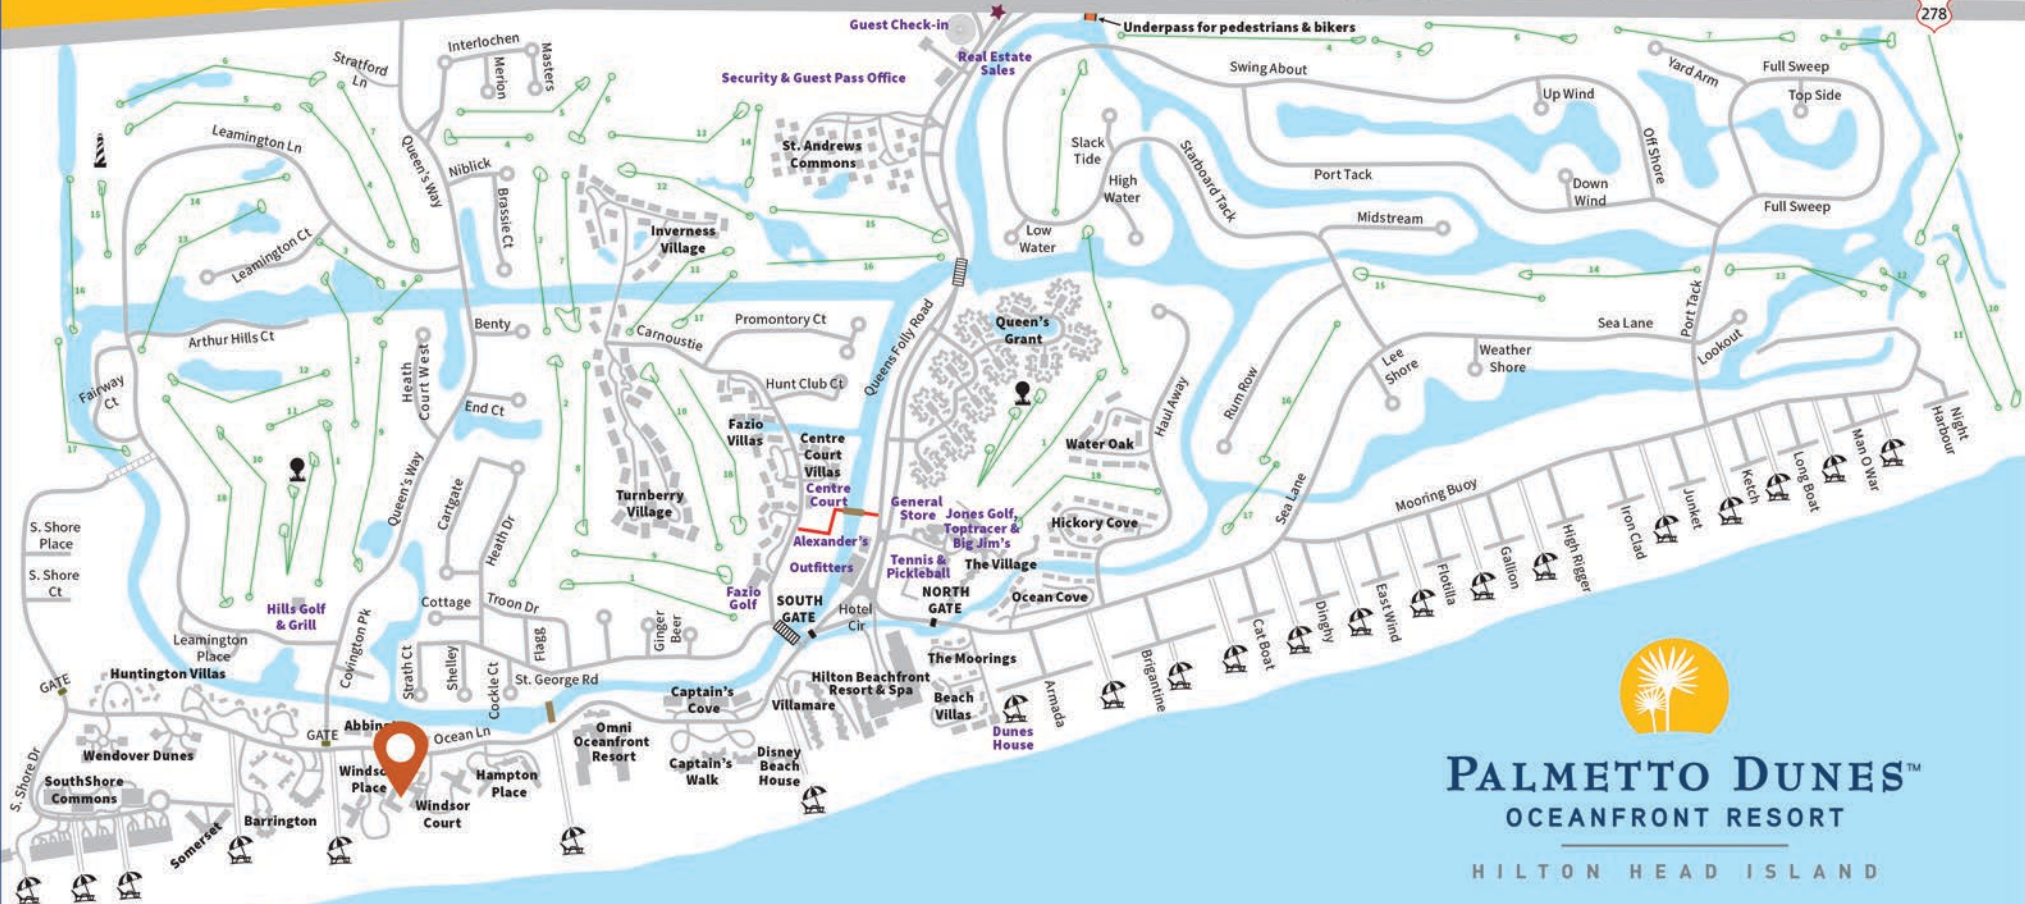

PALMETTO DUNES OCEANFRONT RESORT

TAKE ADVANTAGE OF OTHER RESORT ACTIVITIES:

GOLF: Three championship golf courses, plus golf lessons, clinics, Toptracer Range & great pro shops.

TENNIS & PICKLEBALL: World-class tennis facilities with 17 clay courts (four courts are lighted for night play) and 24 pickleball courts (8 are lighted for night play). Tennis & pickleball lessons & clinics for junior & adults available!

OUTFITTERS: Bikes, kayaks, canoes, beach gear & lagoon fishing.

SHELTER COVE HARBOUR: Waterfront shopping, casual dining & nightly seasonal entertainment.

SHELTER COVE MARINA: Boat rentals, inshore & offshore charter fishing, dolphin & nature cruises, sport crabbing, kayaking, 2-person cat boat plus seasonal fireworks & cruises!

- Icons**
- Hilton Head Rear Range Lighthouse
 - Resort Entrance
 - Security Gates
 - Residential Gates
 - Beach Access
 - Bike Trails
 - Driving Range

PALMETTO DUNES™
OCEANFRONT RESORT

HILTON HEAD ISLAND

Atlantic Ocean

www.PalmettoDunes.com