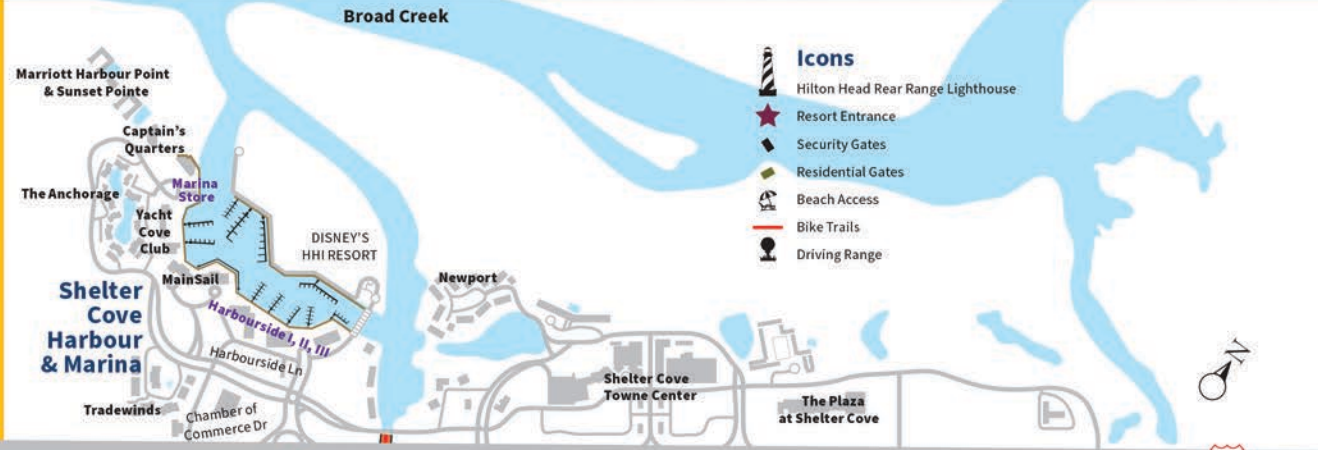

PALMETTO DUNES OCEANFRONT RESORT

TAKE ADVANTAGE OF OTHER RESORT ACTIVITIES:

GOLF: Three championship golf courses, plus golf lessons, clinics, Toptracer Range & great pro shops.

TENNIS & PICKLEBALL: World-class tennis facilities with 17 clay courts (four courts are lighted for night play) and 24 pickleball courts (8 are lighted for night play). Tennis & pickleball lessons & clinics for junior & adults available!

OUTFITTERS: Bikes, kayaks, canoes, beach gear & lagoon fishing.

SHELTER COVE HARBOUR: Waterfront shopping, casual dining & nightly seasonal entertainment.

SHELTER COVE MARINA: Boat rentals, inshore & offshore charter fishing, dolphin & nature cruises, sport crabbing, kayaking, 2-person cat boat plus seasonal fireworks & cruises!

- Icons**
- Hilton Head Rear Range Lighthouse
 - Resort Entrance
 - Security Gates
 - Residential Gates
 - Beach Access
 - Bike Trails
 - Driving Range

PALMETTO DUNES™
OCEANFRONT RESORT

HILTON HEAD ISLAND

Atlantic Ocean

www.PalmettoDunes.com