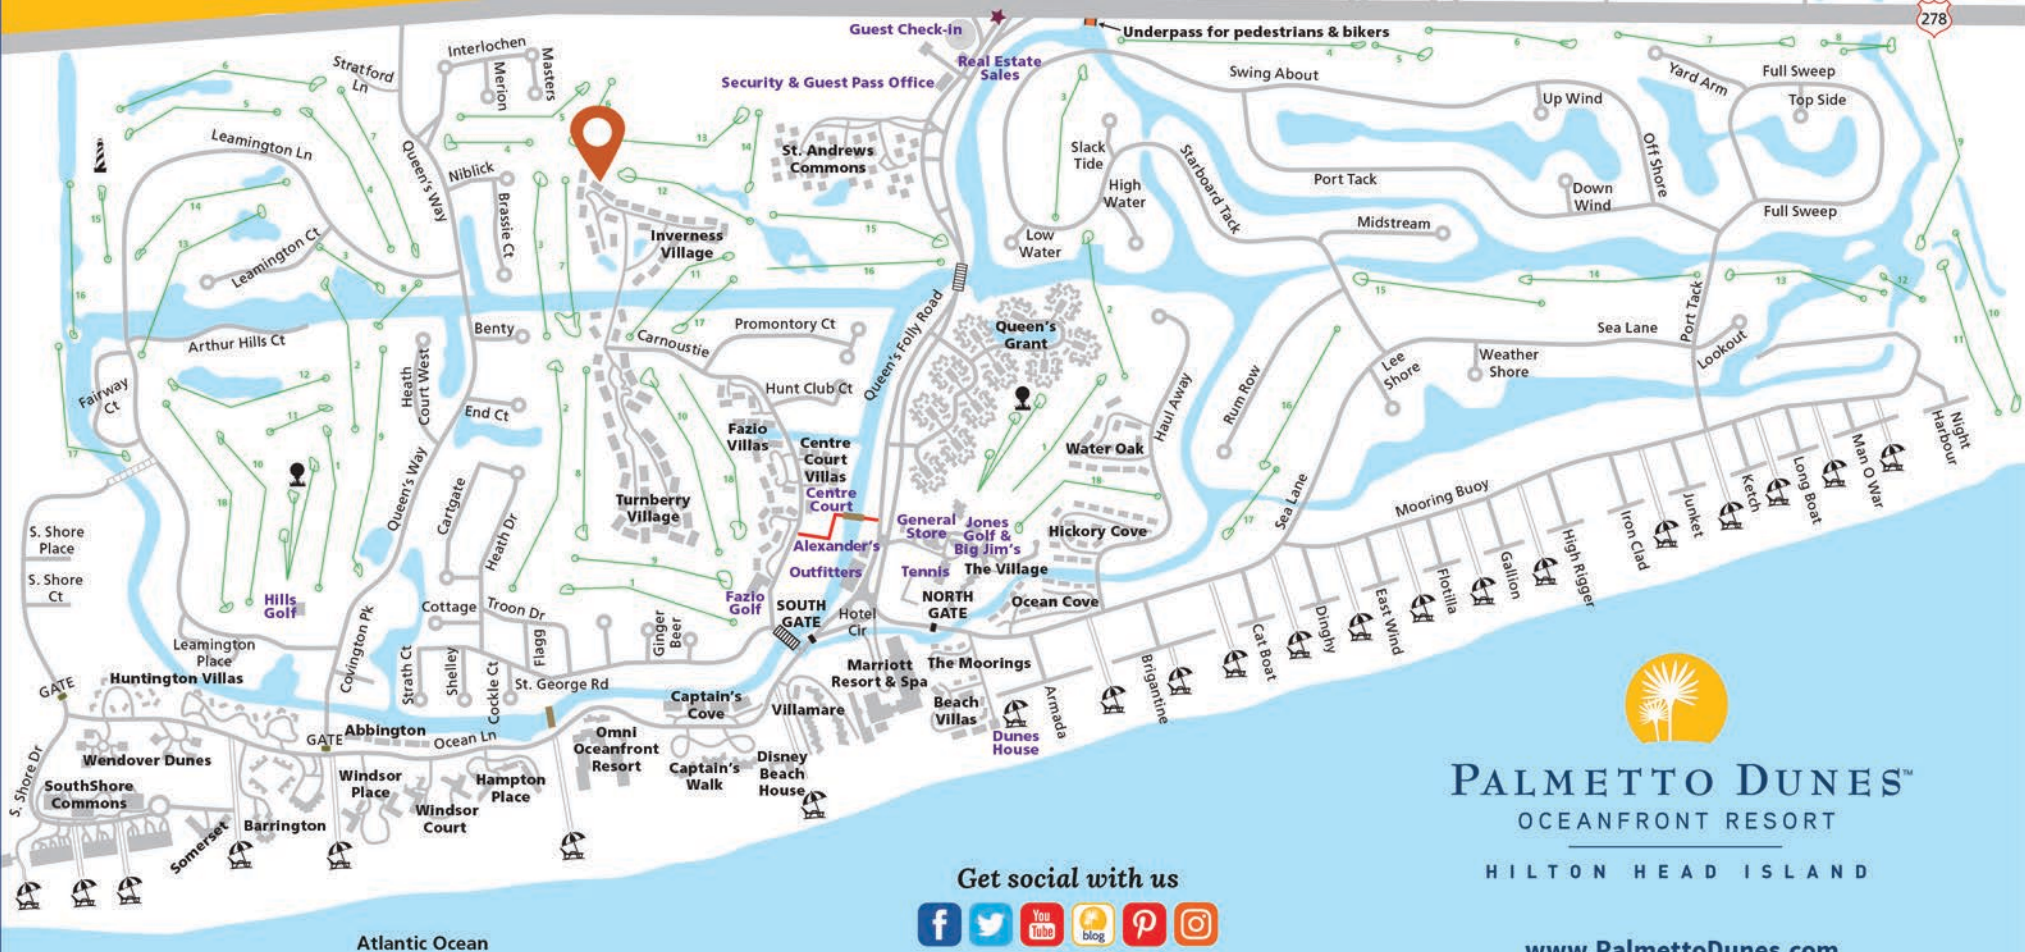

PALMETTO DUNES OCEANFRONT RESORT

TAKE ADVANTAGE OF OTHER RESORT ACTIVITIES:

GOLF: Three championship golf courses, plus golf lessons, clinics & great pro shops.

TENNIS & PICKLEBALL: World-class tennis facilities with 19 clay courts (four courts are lighted for night play) and 24 pickleball courts (all are lighted for night play). Tennis & pickleball lessons & clinics for junior & adults available!

OUTFITTERS: Bikes, kayaks, canoes, beach gear & lagoon fishing.

SHELTER COVE HARBOUR: Waterfront shopping, casual dining & nightly seasonal entertainment.

SHELTER COVE MARINA: Inshore & offshore charter fishing, dolphin & nature cruises, sport crabbing, kayaking, 2-person cat boat plus seasonal fireworks & pirate cruises!

- Icons**
- Leamington Lighthouse
 - Resort Entrance
 - Security Gates
 - Residential Gates
 - Beach Access
 - Bike Trails
 - Driving Range

PALMETTO DUNES™
OCEANFRONT RESORT

HILTON HEAD ISLAND

Get social with us

www.PalmettoDunes.com

Atlantic Ocean