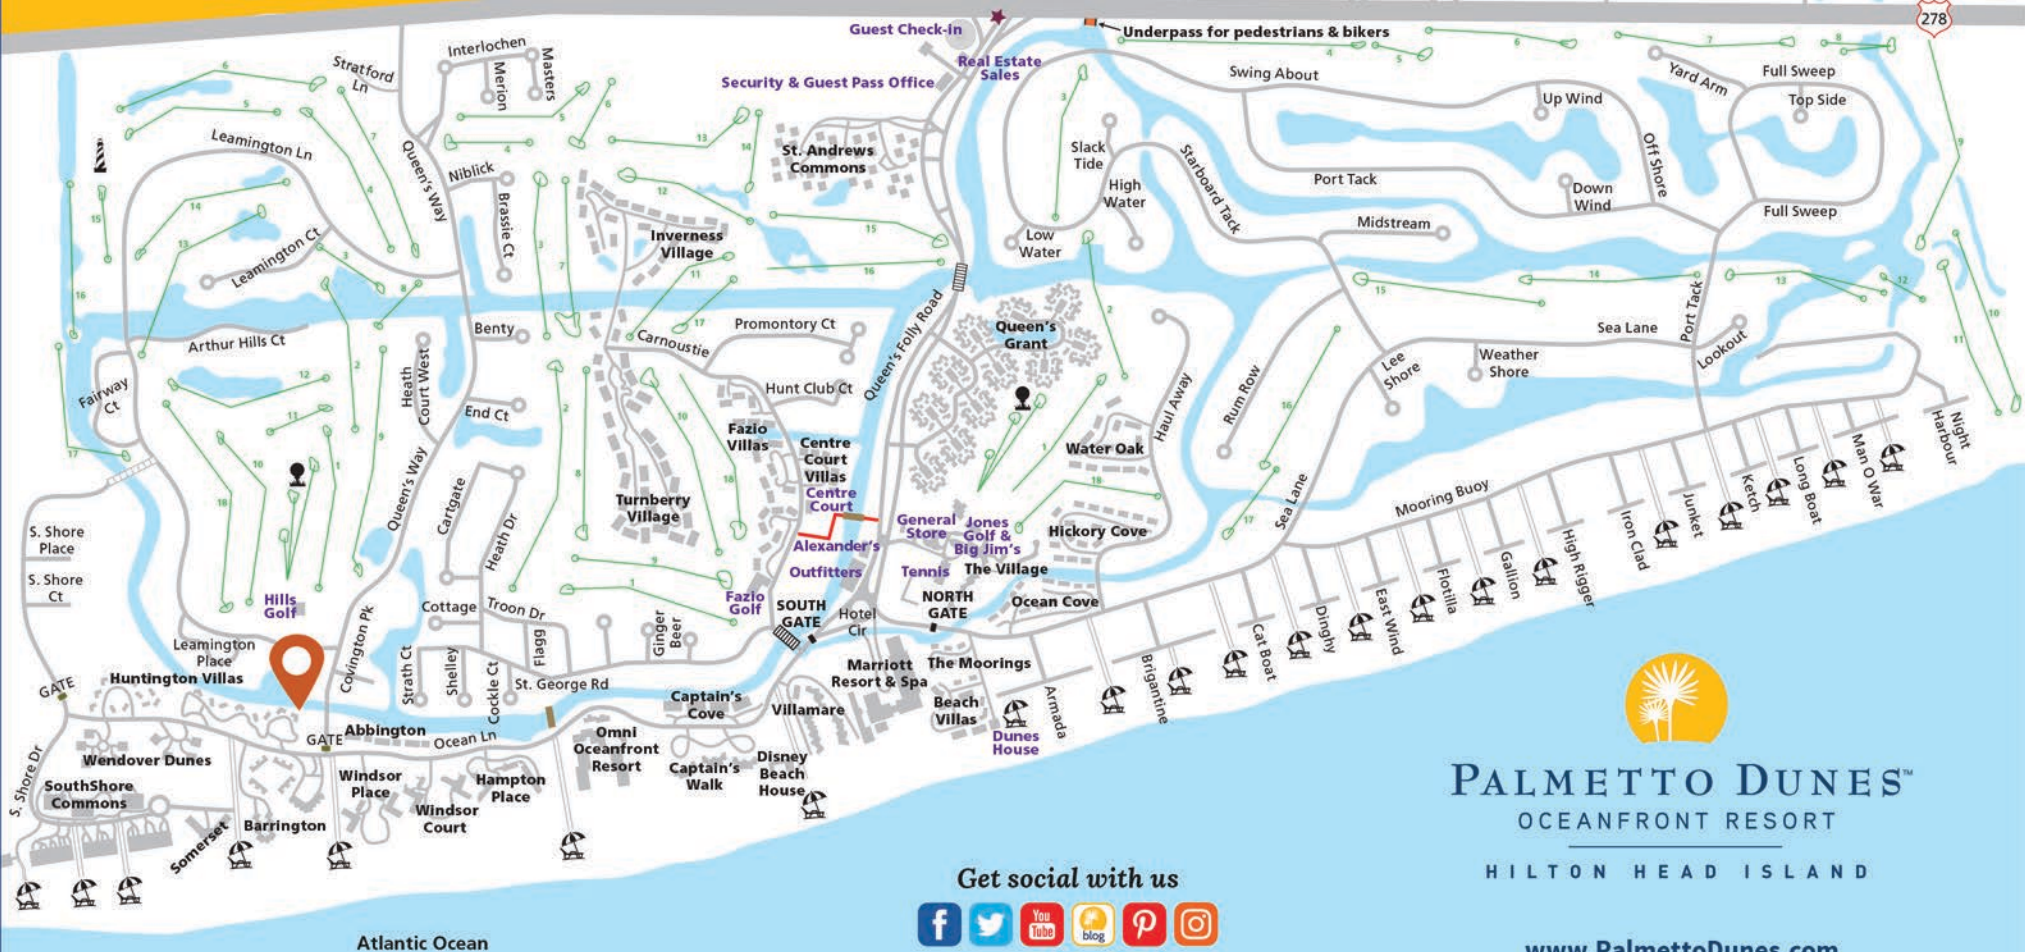

PALMETTO DUNES OCEANFRONT RESORT

TAKE ADVANTAGE OF OTHER RESORT ACTIVITIES:

GOLF: Three championship golf courses, plus golf lessons, clinics & great pro shops.

TENNIS & PICKLEBALL: World-class tennis facilities with 19 clay courts (four courts are lighted for night play) and 24 pickleball courts (all are lighted for night play). Tennis & pickleball lessons & clinics for junior & adults available!

OUTFITTERS: Bikes, kayaks, canoes, beach gear & lagoon fishing.

SHELTER COVE HARBOUR: Waterfront shopping, casual dining & nightly seasonal entertainment.

SHELTER COVE MARINA: Inshore & offshore charter fishing, dolphin & nature cruises, sport crabbing, kayaking, 2-person cat boat plus seasonal fireworks & pirate cruises!

- Icons**
- Leamington Lighthouse
 - Resort Entrance
 - Security Gates
 - Residential Gates
 - Beach Access
 - Bike Trails
 - Driving Range

PALMETTO DUNES™
OCEANFRONT RESORT

HILTON HEAD ISLAND

Get social with us

www.PalmettoDunes.com

Atlantic Ocean