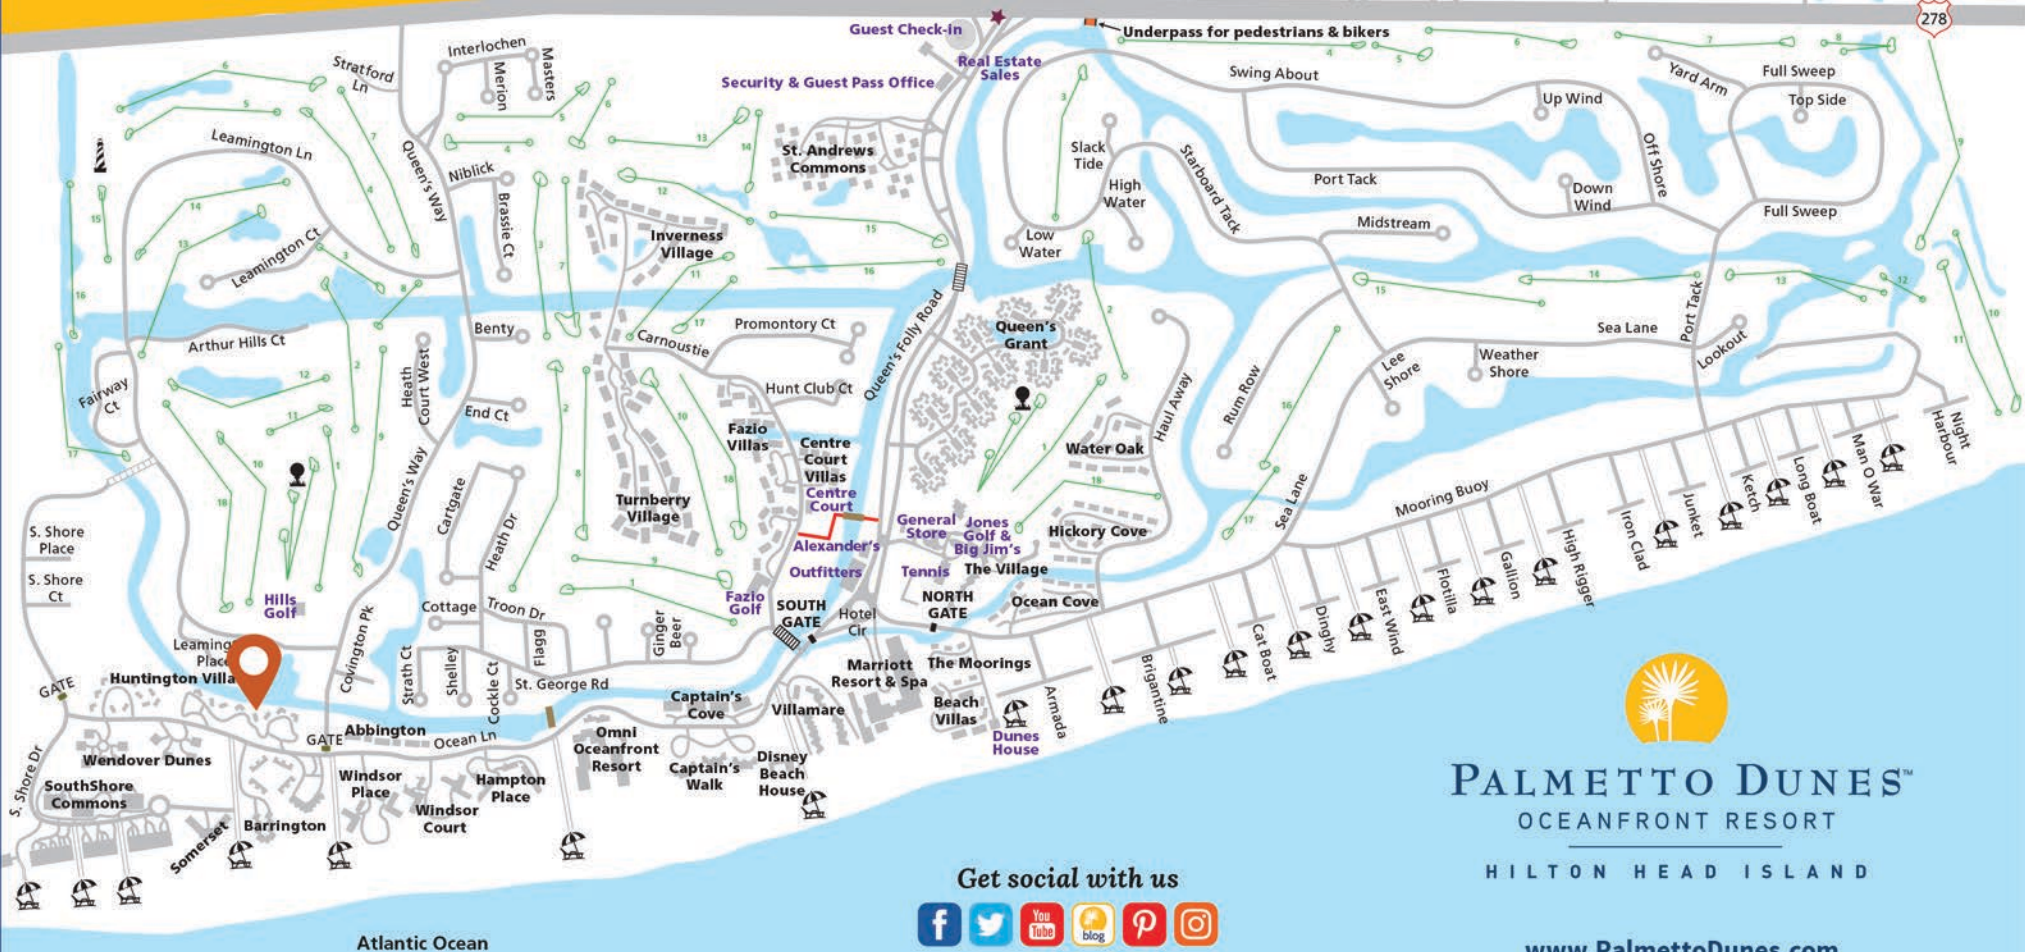

PALMETTO DUNES OCEANFRONT RESORT

TAKE ADVANTAGE OF OTHER RESORT ACTIVITIES:

GOLF: Three championship golf courses, plus golf lessons, clinics & great pro shops.

TENNIS & PICKLEBALL: World-class tennis facilities with 19 clay courts (four courts are lighted for night play) and 24 pickleball courts (all are lighted for night play). Tennis & pickleball lessons & clinics for junior & adults available!

OUTFITTERS: Bikes, kayaks, canoes, beach gear & lagoon fishing.

SHELTER COVE HARBOUR: Waterfront shopping, casual dining & nightly seasonal entertainment.

SHELTER COVE MARINA: Inshore & offshore charter fishing, dolphin & nature cruises, sport crabbing, kayaking, 2-person cat boat plus seasonal fireworks & pirate cruises!

- Icons**
- Leamington Lighthouse
 - Resort Entrance
 - Security Gates
 - Residential Gates
 - Beach Access
 - Bike Trails
 - Driving Range

PALMETTO DUNES™
OCEANFRONT RESORT

HILTON HEAD ISLAND

Get social with us

www.PalmettoDunes.com

Atlantic Ocean