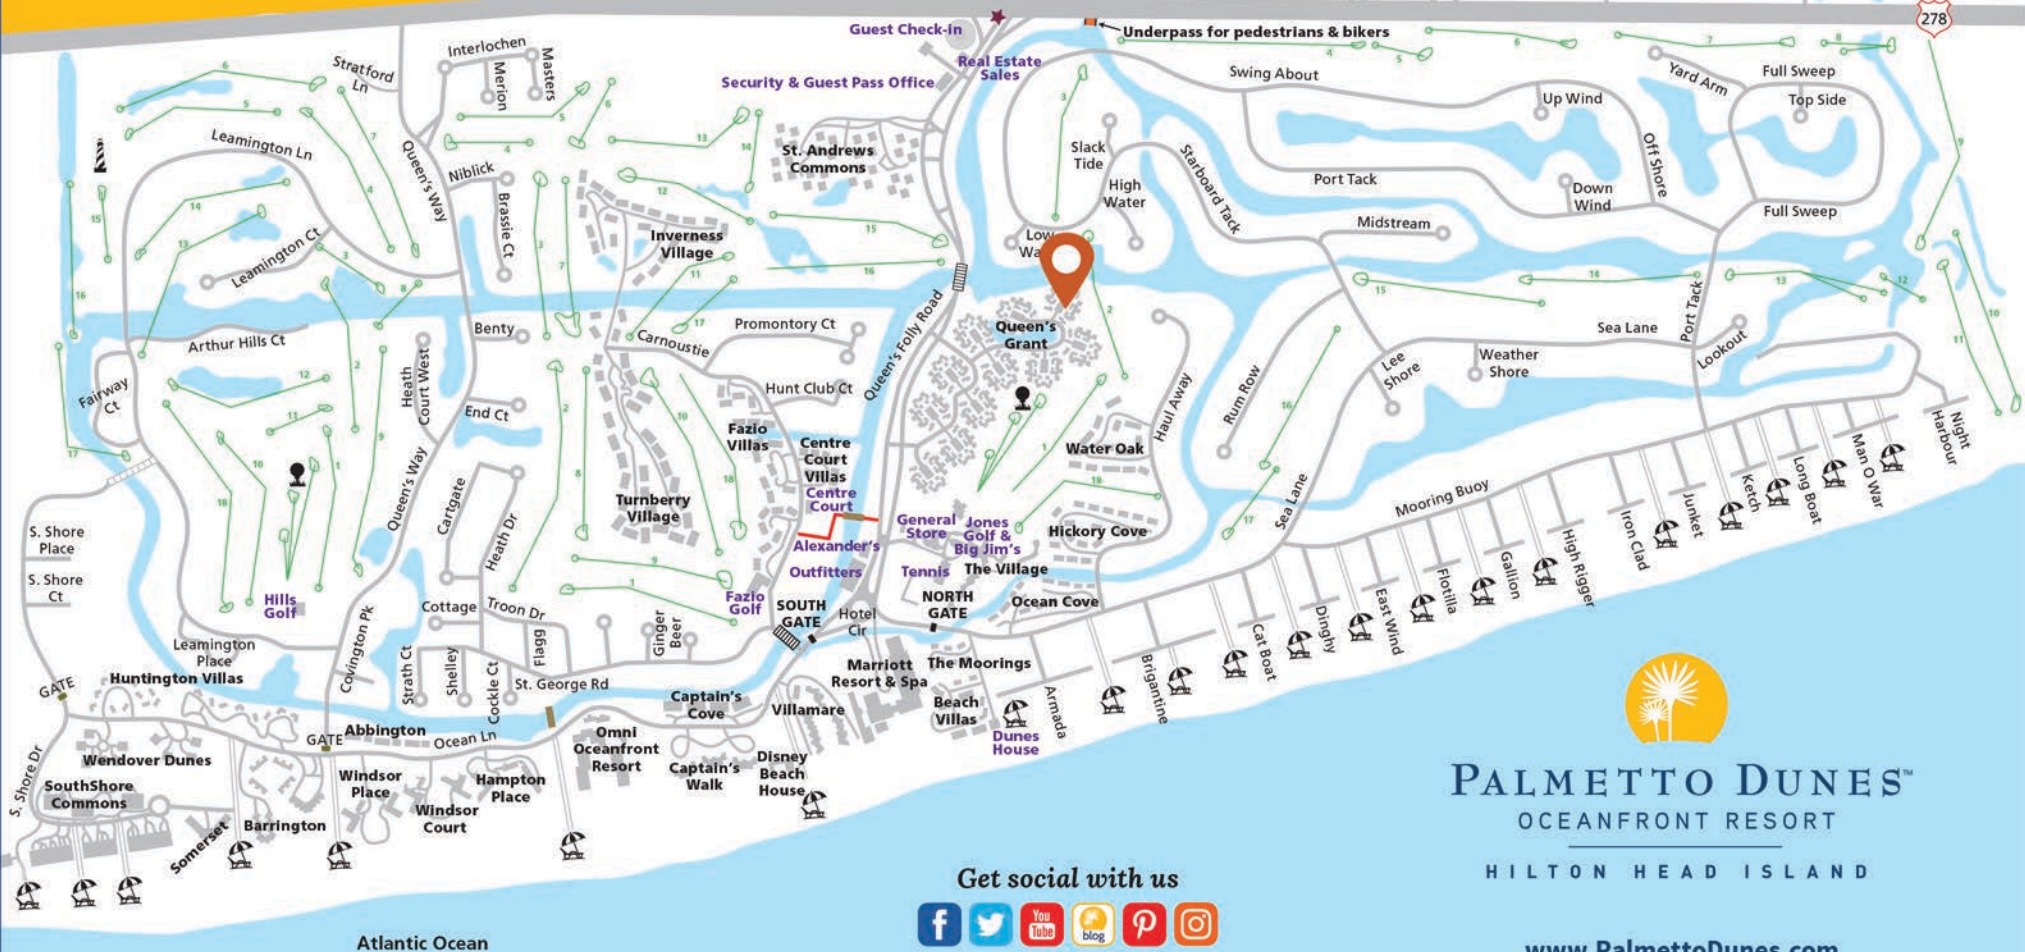

PALMETTO DUNES OCEANFRONT RESORT

TAKE ADVANTAGE OF OTHER RESORT ACTIVITIES:

GOLF: Three championship golf courses, plus golf lessons, clinics & great pro shops.

TENNIS & PICKLEBALL: World-class tennis facilities with 19 clay courts (four courts are lighted for night play) and 24 pickleball courts (all are lighted for night play). Tennis & pickleball lessons & clinics for junior & adults available!

OUTFITTERS: Bikes, kayaks, canoes, beach gear & lagoon fishing.

SHELTER COVE HARBOUR: Waterfront shopping, casual dining & nightly seasonal entertainment.

SHELTER COVE MARINA: Inshore & offshore charter fishing, dolphin & nature cruises, sport crabbing, kayaking, 2-person cat boat plus seasonal fireworks & pirate cruises!

- Icons**
- Leamington Lighthouse
 - Resort Entrance
 - Security Gates
 - Residential Gates
 - Beach Access
 - Bike Trails
 - Driving Range

PALMETTO DUNES™
OCEANFRONT RESORT

HILTON HEAD ISLAND

Get social with us

www.PalmettoDunes.com

Atlantic Ocean