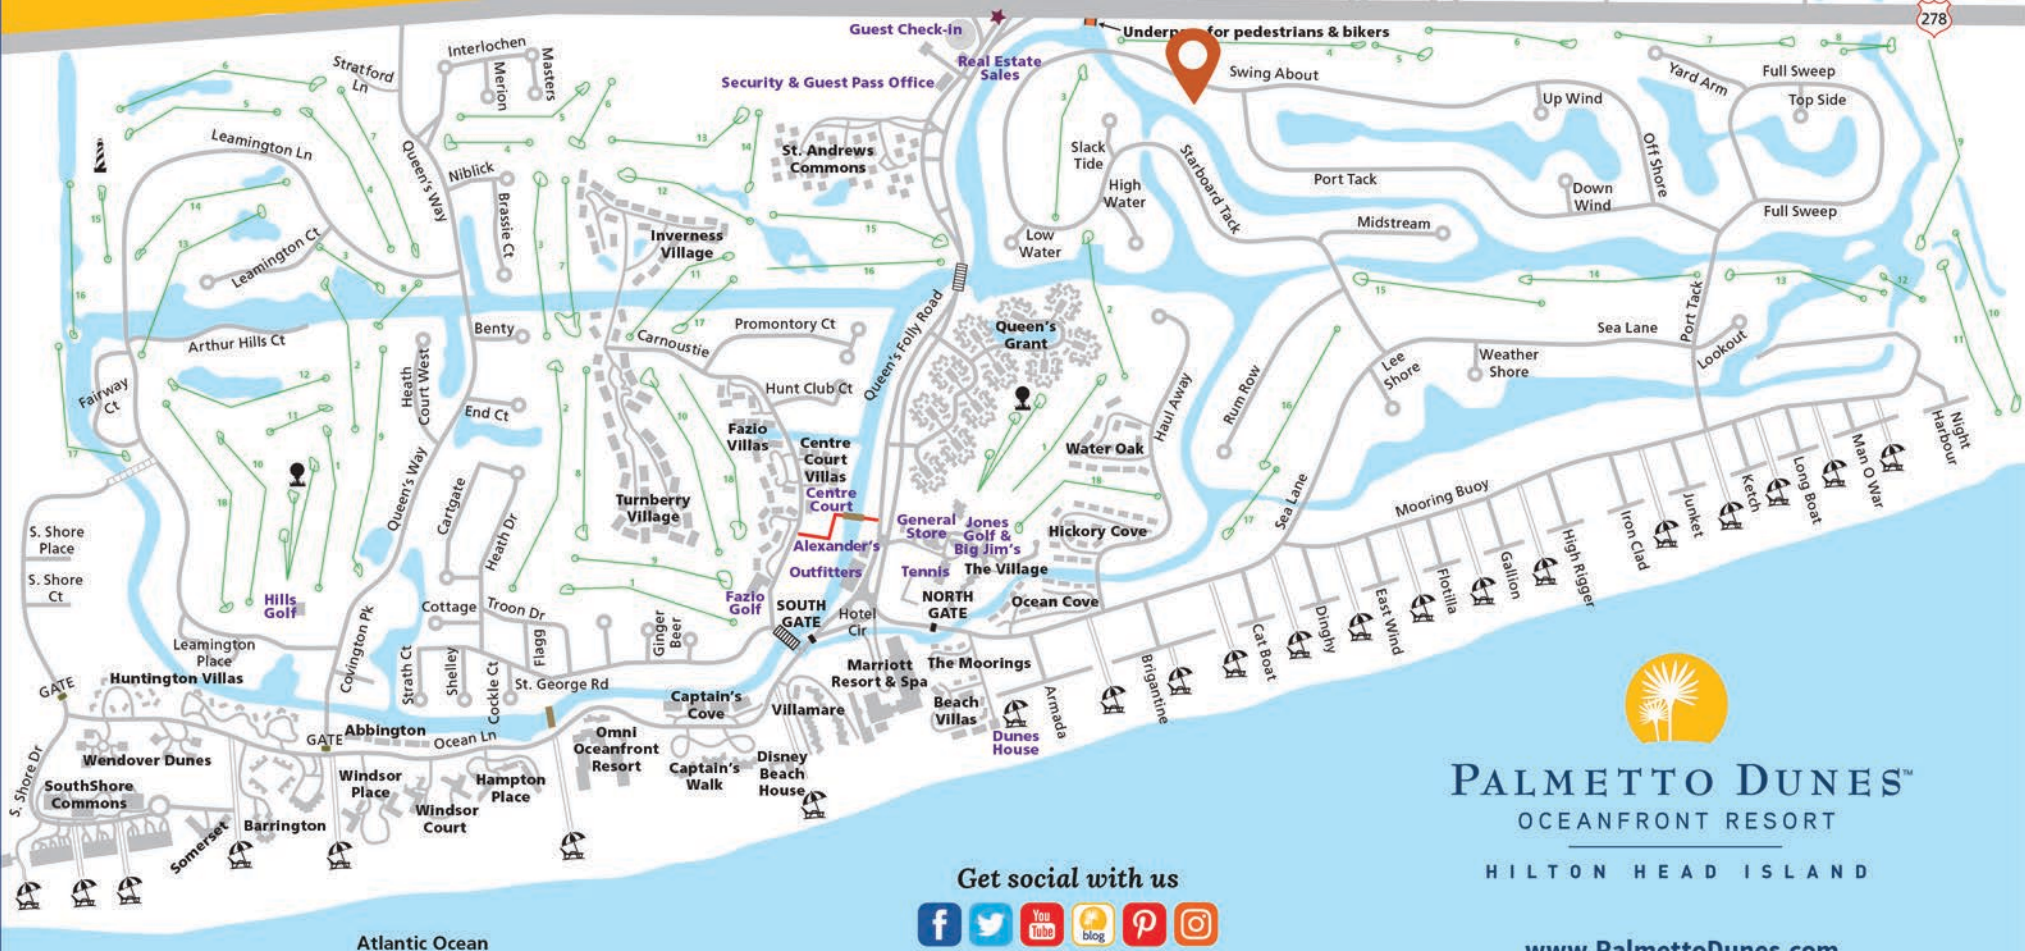

# PALMETTO DUNES OCEANFRONT RESORT

**OUTFITTERS:** Bikes, kayaks, canoes, beach gear & lagoon fishing.

**SHELTER COVE HARBOUR:** Waterfront shopping, casual dining & nightly seasonal entertainment.

**SHELTER COVE MARINA:** Inshore & offshore charter fishing, dolphin & nature cruises, sport crabbing, kayaking, 2-person cat boat plus seasonal fireworks & pirate cruises!

- Icons**
- Leamington Lighthouse
  - Resort Entrance
  - Security Gates
  - Residential Gates
  - Beach Access
  - Bike Trails
  - Driving Range

**PALMETTO DUNES™**  
OCEANFRONT RESORT

HILTON HEAD ISLAND