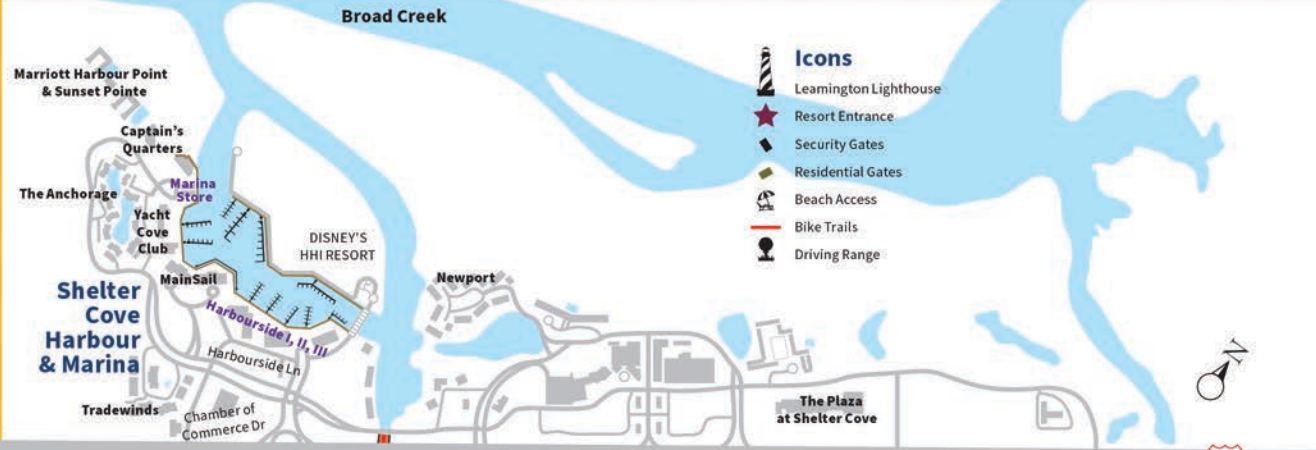

# PALMETTO DUNES OCEANFRONT RESORT

## TAKE ADVANTAGE OF OTHER RESORT ACTIVITIES:

**GOLF:** Three championship golf courses, plus golf lessons, clinics & great pro shops.

**TENNIS & PICKLEBALL:** World-class tennis facilities with 19 clay courts (four courts are lighted for night play) and 24 pickleball courts (all are lighted for night play). Tennis & pickleball lessons & clinics for junior & adults available!

**OUTFITTERS:** Bikes, kayaks, canoes, beach gear & lagoon fishing.

**SHELTER COVE HARBOUR:** Waterfront shopping, casual dining & nightly seasonal entertainment.

**SHELTER COVE MARINA:** Boat rentals, inshore & offshore charter fishing, dolphin & nature cruises, sport crabbing, kayaking, 2-person cat boat plus seasonal fireworks & pirate cruises!

- Icons**
- Leamington Lighthouse
  - Resort Entrance
  - Security Gates
  - Residential Gates
  - Beach Access
  - Bike Trails
  - Driving Range

**PALMETTO DUNES™**  
OCEANFRONT RESORT

HILTON HEAD ISLAND