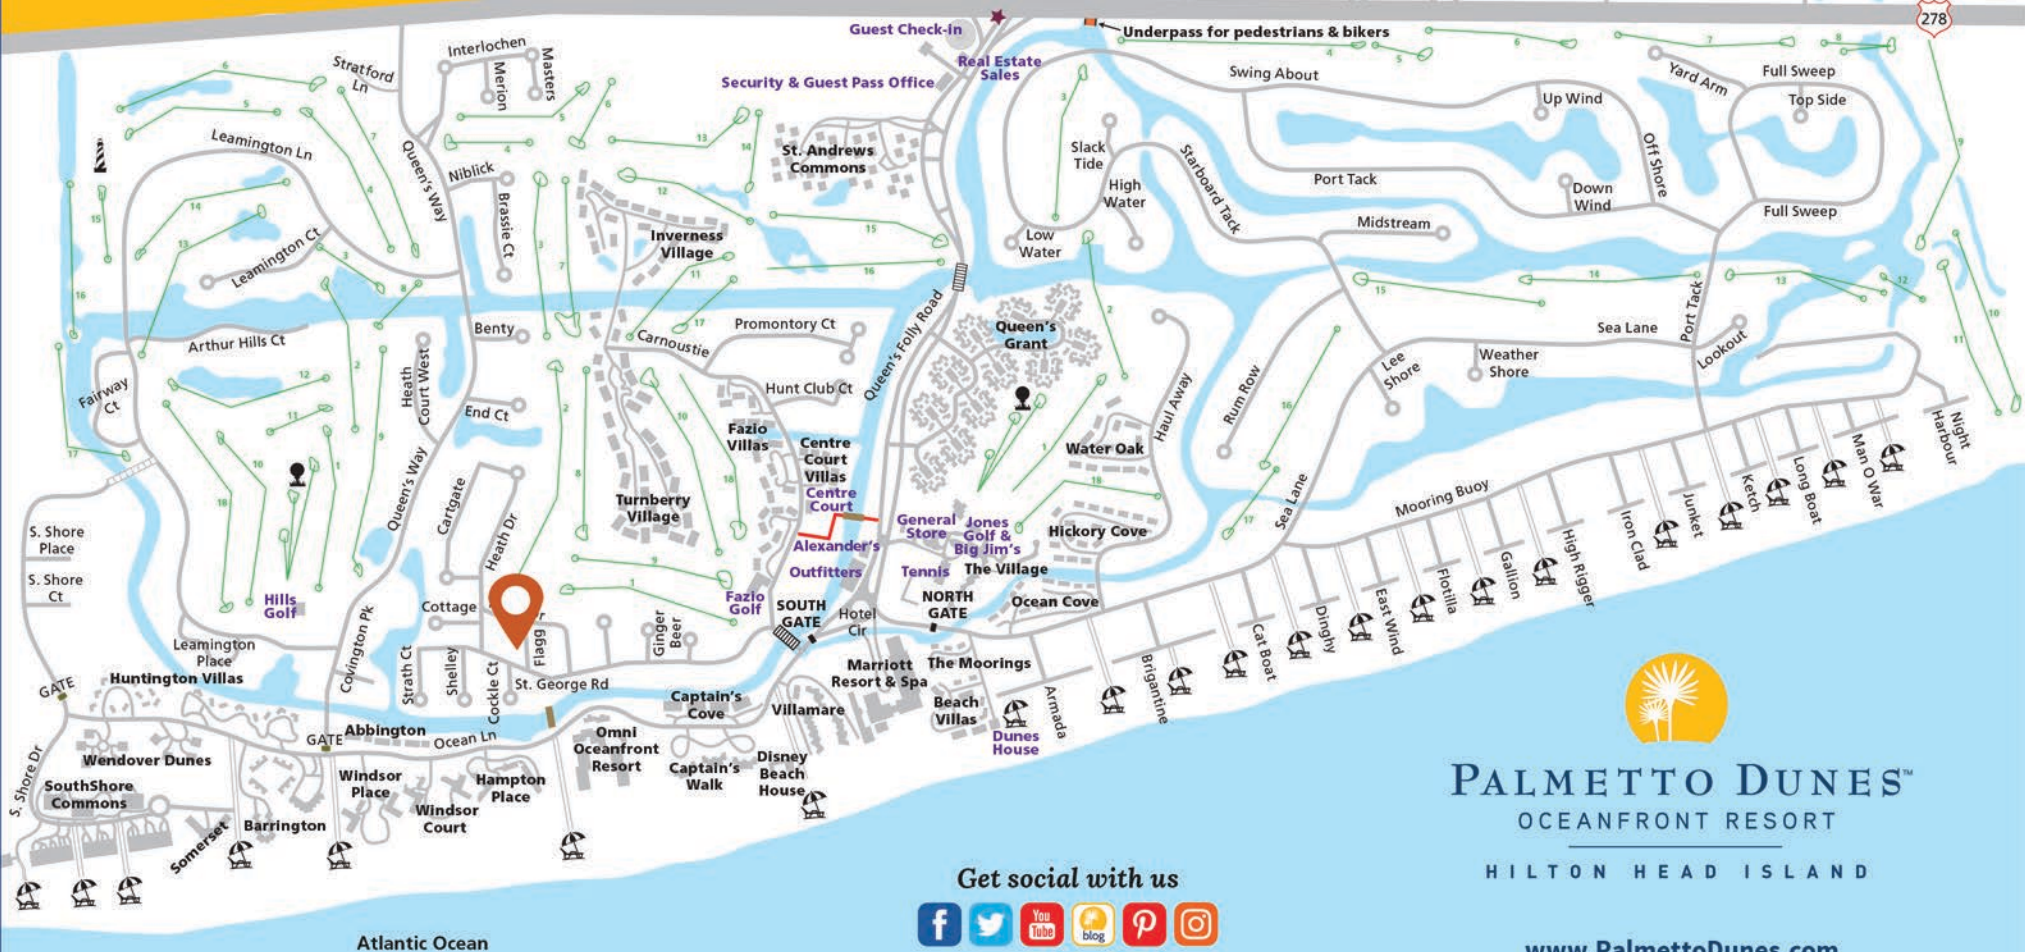

# PALMETTO DUNES OCEANFRONT RESORT

**OUTFITTERS:** Bikes, kayaks, canoes, beach gear & lagoon fishing.

**SHELTER COVE HARBOUR:** Waterfront shopping, casual dining & nightly seasonal entertainment.

**SHELTER COVE MARINA:** Inshore & offshore charter fishing, dolphin & nature cruises, sport crabbing, kayaking, 2-person cat boat plus seasonal fireworks & pirate cruises!

- Icons**
- Leamington Lighthouse
  - Resort Entrance
  - Security Gates
  - Residential Gates
  - Beach Access
  - Bike Trails
  - Driving Range

**PALMETTO DUNES™**  
OCEANFRONT RESORT

HILTON HEAD ISLAND

Get social with us

[www.PalmettoDunes.com](http://www.PalmettoDunes.com)

Atlantic Ocean