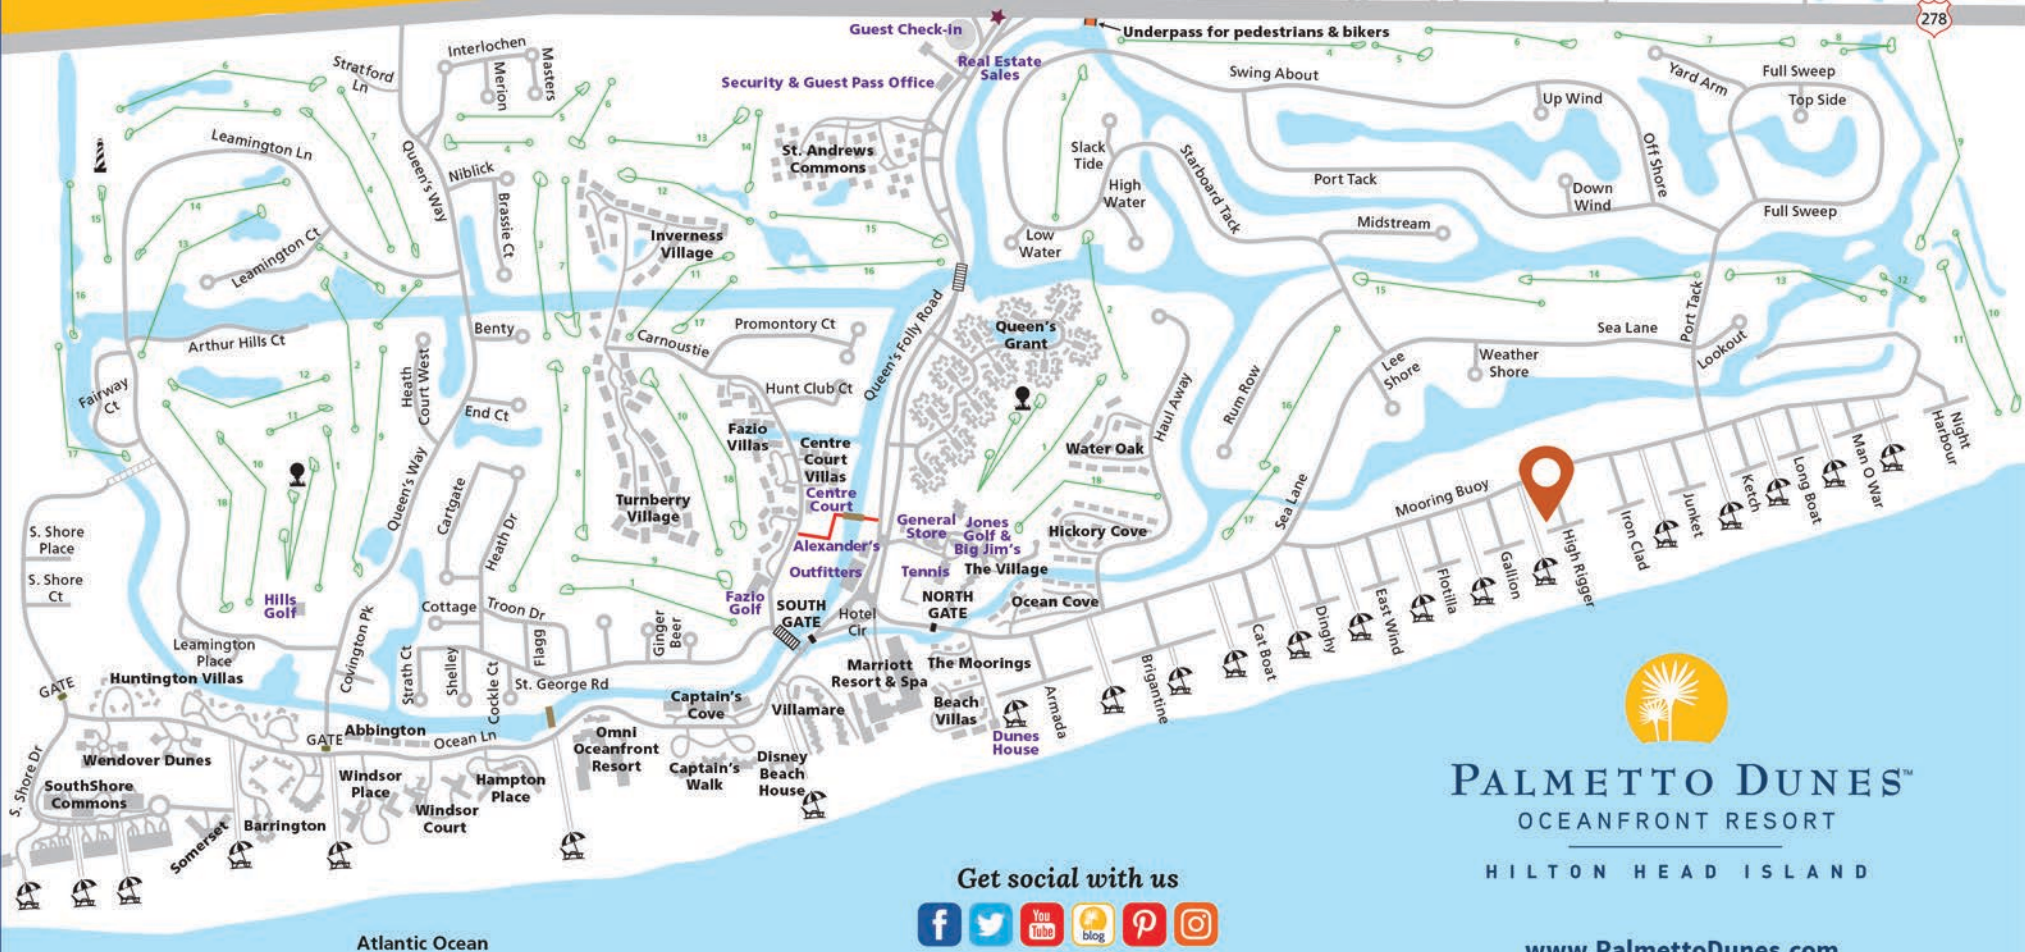

# PALMETTO DUNES OCEANFRONT RESORT

**OUTFITTERS:** Bikes, kayaks, canoes, beach gear & lagoon fishing.

**SHELTER COVE HARBOUR:** Waterfront shopping, casual dining & nightly seasonal entertainment.

**SHELTER COVE MARINA:** Inshore & offshore charter fishing, dolphin & nature cruises, sport crabbing, kayaking, 2-person cat boat plus seasonal fireworks & pirate cruises!

- Icons**
- Leamington Lighthouse
  - Resort Entrance
  - Security Gates
  - Residential Gates
  - Beach Access
  - Bike Trails
  - Driving Range

**PALMETTO DUNES™**  
OCEANFRONT RESORT

HILTON HEAD ISLAND

Get social with us

[www.PalmettoDunes.com](http://www.PalmettoDunes.com)

Atlantic Ocean