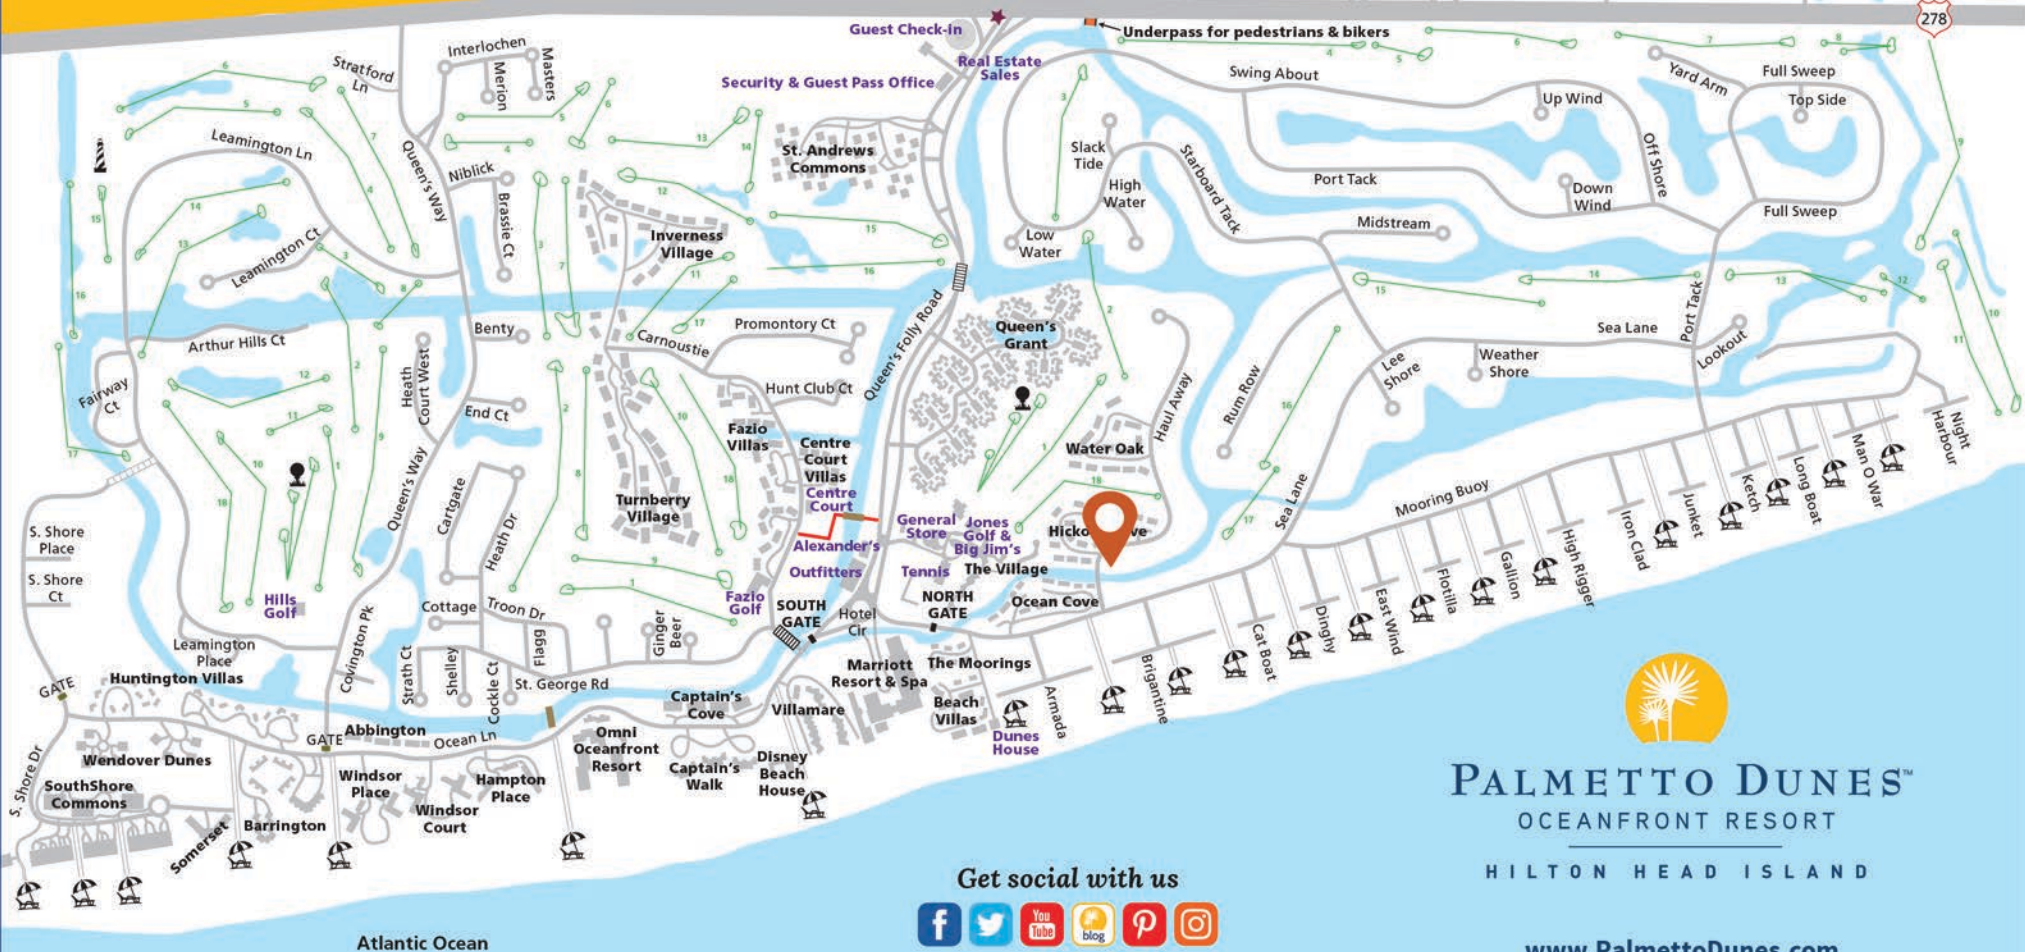

PALMETTO DUNES OCEANFRONT RESORT

TAKE ADVANTAGE OF OTHER RESORT ACTIVITIES:

GOLF: Three championship golf courses, plus golf lessons, clinics & great pro shops.

TENNIS & PICKLEBALL: World-class tennis facilities with 19 clay courts (four courts are lighted for night play) and 24 pickleball courts (all are lighted for night play). Tennis & pickleball lessons & clinics for junior & adults available!

OUTFITTERS: Bikes, kayaks, canoes, beach gear & lagoon fishing.

SHELTER COVE HARBOUR: Waterfront shopping, casual dining & nightly seasonal entertainment.

SHELTER COVE MARINA: Inshore & offshore charter fishing, dolphin & nature cruises, sport crabbing, kayaking, 2-person cat boat plus seasonal fireworks & pirate cruises!

- Icons**
- Leamington Lighthouse
 - Resort Entrance
 - Security Gates
 - Residential Gates
 - Beach Access
 - Bike Trails
 - Driving Range

PALMETTO DUNES™
OCEANFRONT RESORT

HILTON HEAD ISLAND

Get social with us