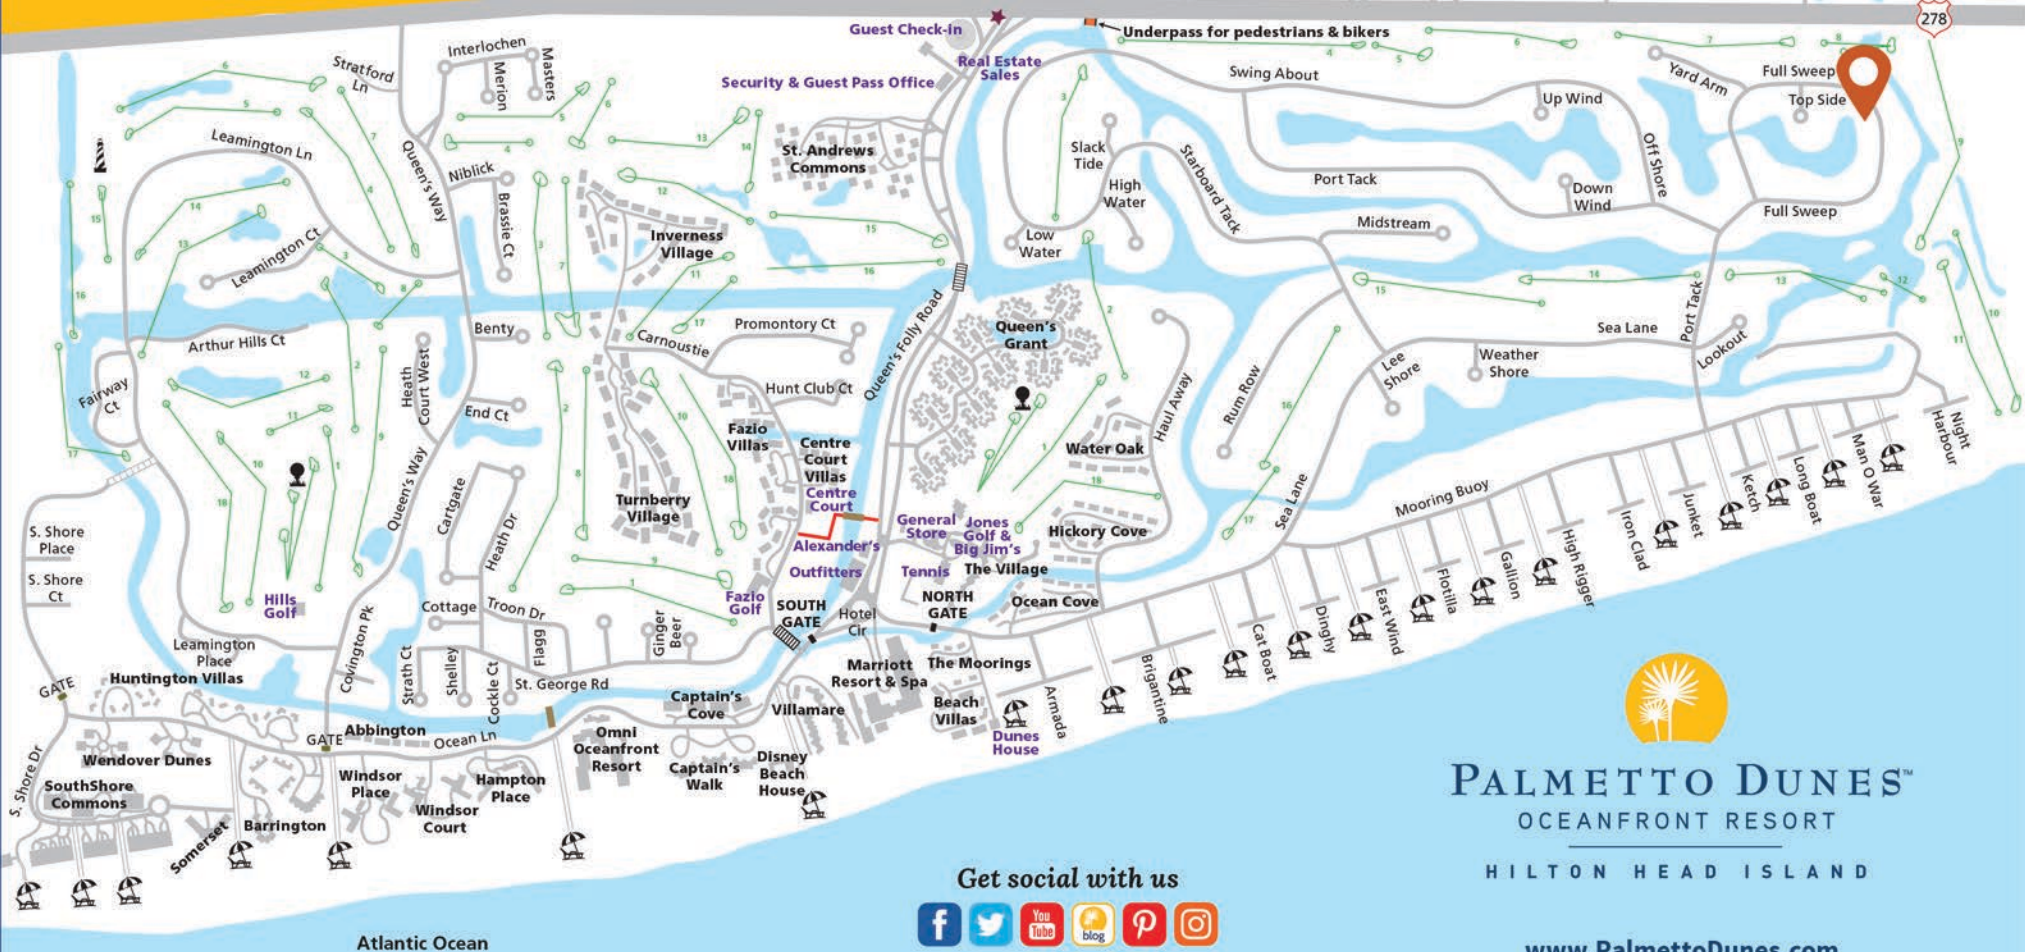

PALMETTO DUNES OCEANFRONT RESORT

TAKE ADVANTAGE OF OTHER RESORT ACTIVITIES:

GOLF: Three championship golf courses, plus golf lessons, clinics & great pro shops.

TENNIS & PICKLEBALL: World-class tennis facilities with 19 clay courts (four courts are lighted for night play) and 24 pickleball courts (all are lighted for night play). Tennis & pickleball lessons & clinics for junior & adults available!

OUTFITTERS: Bikes, kayaks, canoes, beach gear & lagoon fishing.

SHELTER COVE HARBOUR: Waterfront shopping, casual dining & nightly seasonal entertainment.

SHELTER COVE MARINA: Inshore & offshore charter fishing, dolphin & nature cruises, sport crabbing, kayaking, 2-person cat boat plus seasonal fireworks & pirate cruises!

- Icons**
- Leamington Lighthouse
 - Resort Entrance
 - Security Gates
 - Residential Gates
 - Beach Access
 - Bike Trails
 - Driving Range

PALMETTO DUNES™
OCEANFRONT RESORT

HILTON HEAD ISLAND

Get social with us

www.PalmettoDunes.com

Atlantic Ocean