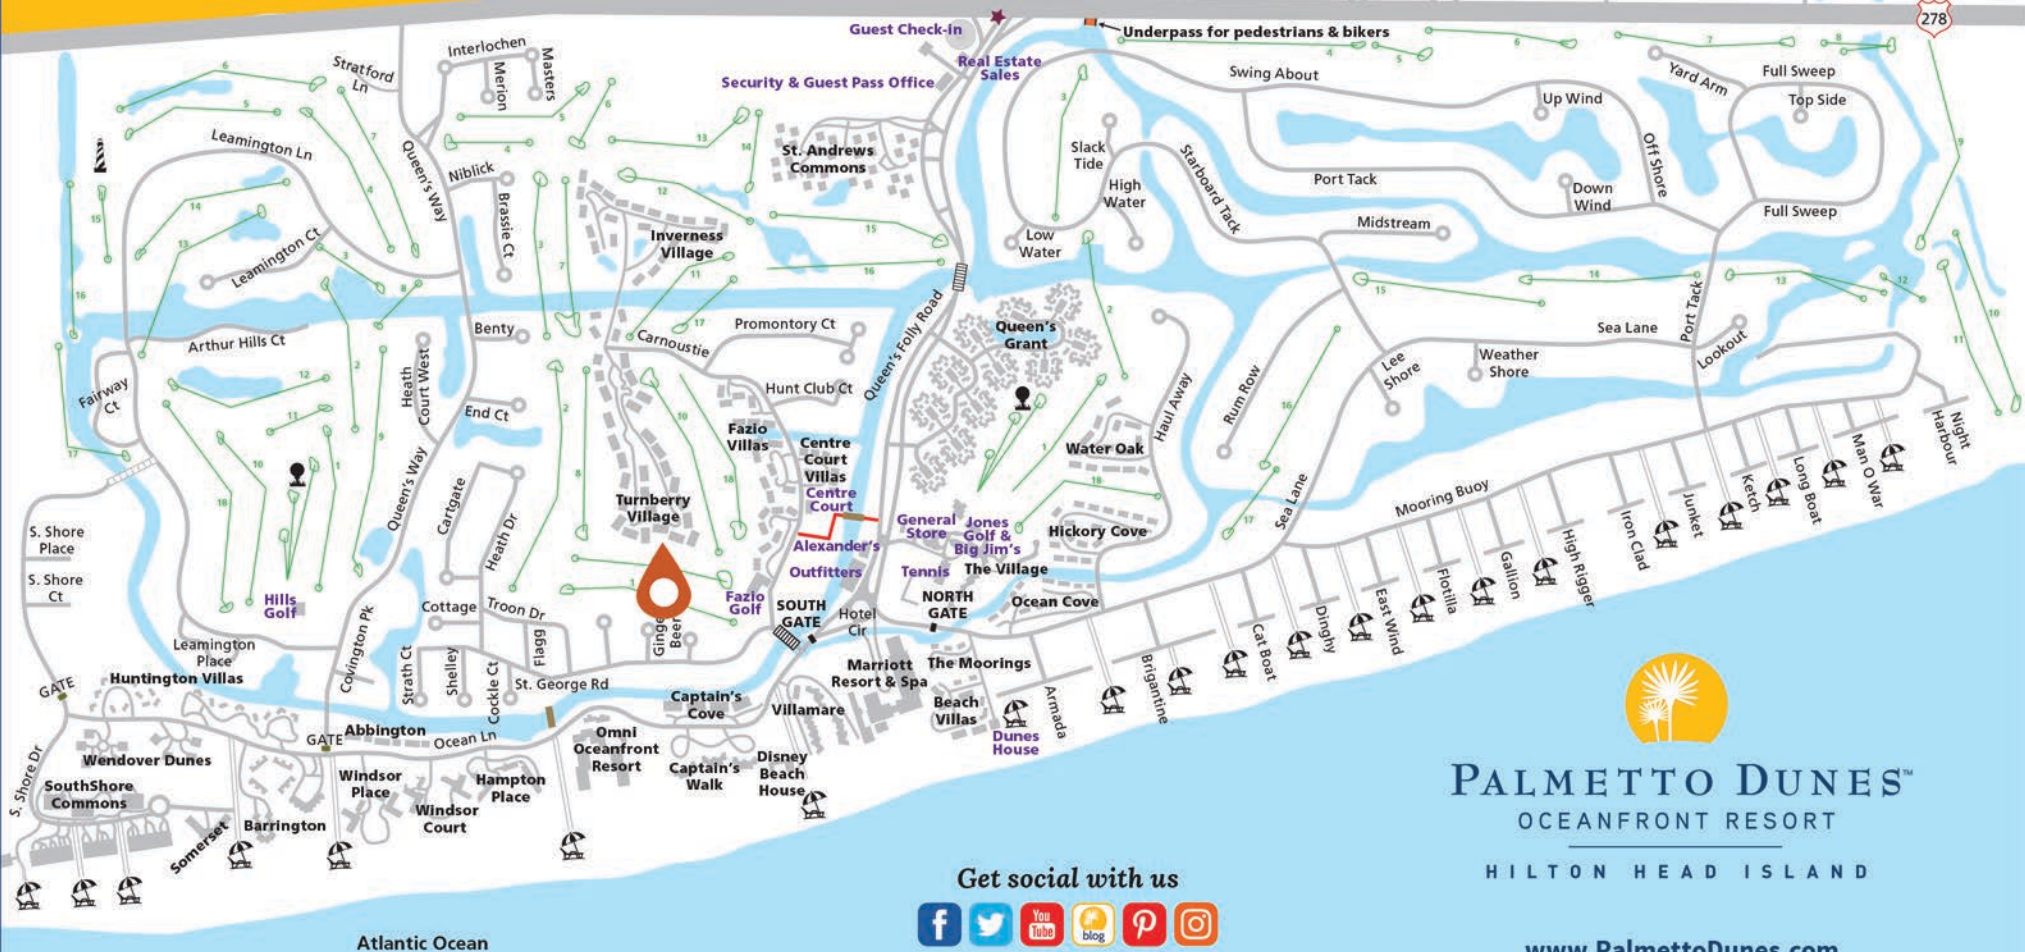

PALMETTO DUNES OCEANFRONT RESORT

TAKE ADVANTAGE OF OTHER RESORT ACTIVITIES:

GOLF: Three championship golf courses, plus golf lessons, clinics & great pro shops.

TENNIS & PICKLEBALL: World-class tennis facilities with 19 clay courts (four courts are lighted for night play) and 24 pickleball courts (all are lighted for night play). Tennis & pickleball lessons & clinics for junior & adults available!

OUTFITTERS: Bikes, kayaks, canoes, beach gear & lagoon fishing.

SHELTER COVE HARBOUR: Waterfront shopping, casual dining & nightly seasonal entertainment.

SHELTER COVE MARINA: Inshore & offshore charter fishing, dolphin & nature cruises, sport crabbing, kayaking, 2-person cat boat plus seasonal fireworks & pirate cruises!

- Icons**
- Leamington Lighthouse
 - Resort Entrance
 - Security Gates
 - Residential Gates
 - Beach Access
 - Bike Trails
 - Driving Range

PALMETTO DUNES™
OCEANFRONT RESORT

HILTON HEAD ISLAND

Get social with us

www.PalmettoDunes.com

Atlantic Ocean