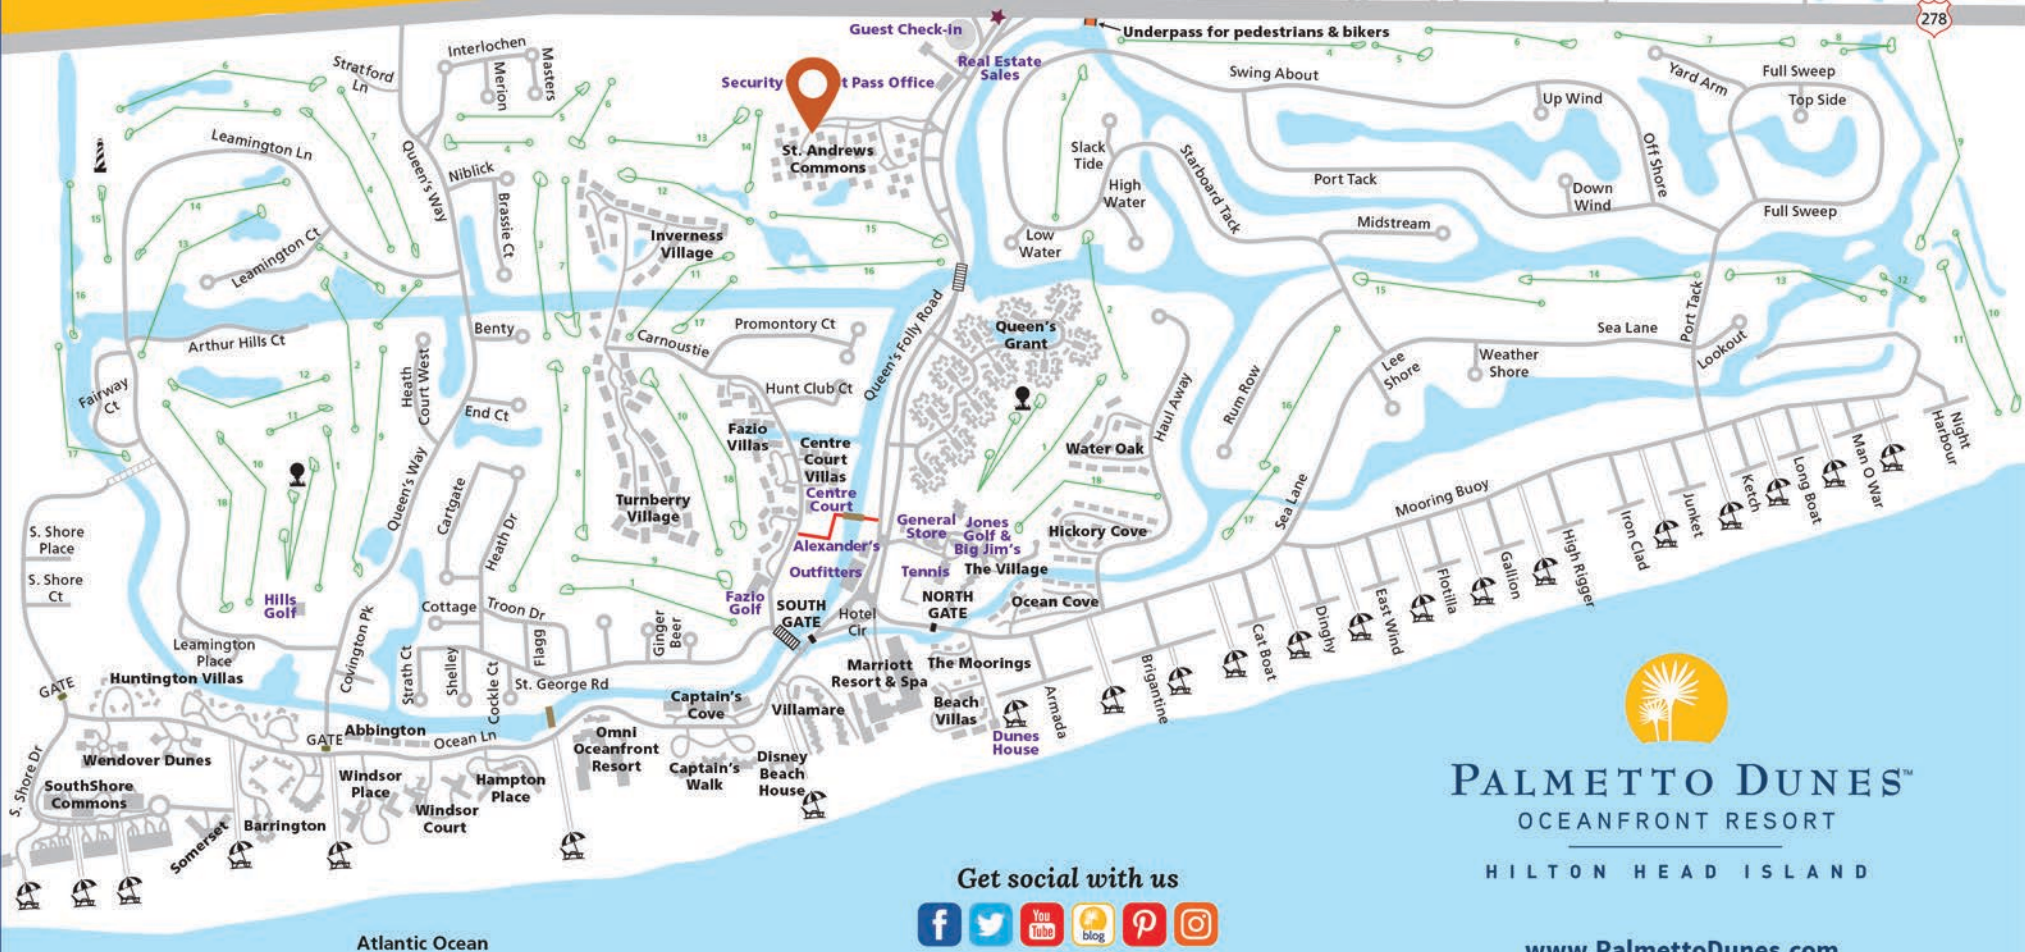

PALMETTO DUNES OCEANFRONT RESORT

TAKE ADVANTAGE OF OTHER RESORT ACTIVITIES:

GOLF: Three championship golf courses, plus golf lessons, clinics & great pro shops.

TENNIS & PICKLEBALL: World-class tennis facilities with 19 clay courts (four courts are lighted for night play) and 24 pickleball courts (all are lighted for night play). Tennis & pickleball lessons & clinics for junior & adults available!

OUTFITTERS: Bikes, kayaks, canoes, beach gear & lagoon fishing.

SHELTER COVE HARBOUR: Waterfront shopping, casual dining & nightly seasonal entertainment.

SHELTER COVE MARINA: Inshore & offshore charter fishing, dolphin & nature cruises, sport crabbing, kayaking, 2-person cat boat plus seasonal fireworks & pirate cruises!

- Icons**
- Leamington Lighthouse
 - Resort Entrance
 - Security Gates
 - Residential Gates
 - Beach Access
 - Bike Trails
 - Driving Range

PALMETTO DUNES™
OCEANFRONT RESORT

HILTON HEAD ISLAND

Get social with us

www.PalmettoDunes.com

Atlantic Ocean