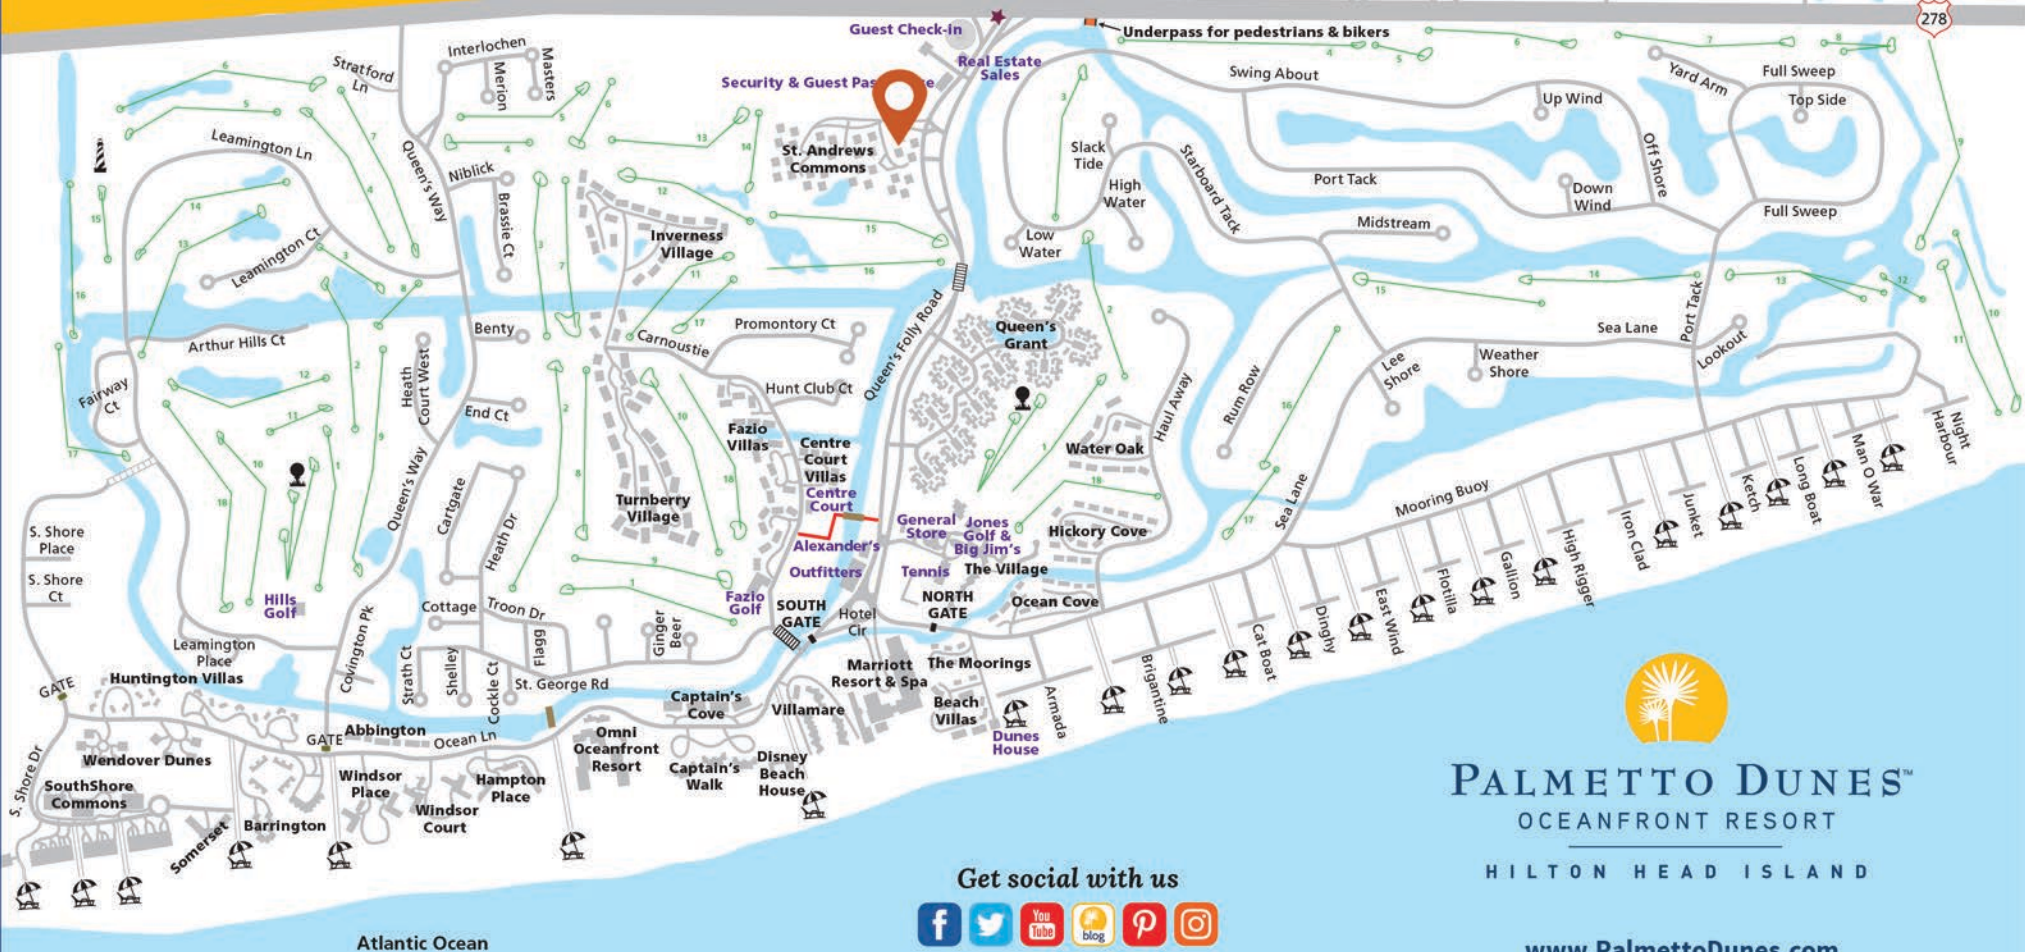

PALMETTO DUNES OCEANFRONT RESORT

TAKE ADVANTAGE OF OTHER RESORT ACTIVITIES:

GOLF: Three championship golf courses, plus golf lessons, clinics & great pro shops.

TENNIS & PICKLEBALL: World-class tennis facilities with 19 clay courts (four courts are lighted for night play) and 24 pickleball courts (all are lighted for night play). Tennis & pickleball lessons & clinics for junior & adults available!

OUTFITTERS: Bikes, kayaks, canoes, beach gear & lagoon fishing.

SHELTER COVE HARBOUR: Waterfront shopping, casual dining & nightly seasonal entertainment.

SHELTER COVE MARINA: Inshore & offshore charter fishing, dolphin & nature cruises, sport crabbing, kayaking, 2-person cat boat plus seasonal fireworks & pirate cruises!

- Icons**
- Leamington Lighthouse
 - Resort Entrance
 - Security Gates
 - Residential Gates
 - Beach Access
 - Bike Trails
 - Driving Range

PALMETTO DUNES™
OCEANFRONT RESORT

HILTON HEAD ISLAND

Get social with us

www.PalmettoDunes.com

Atlantic Ocean