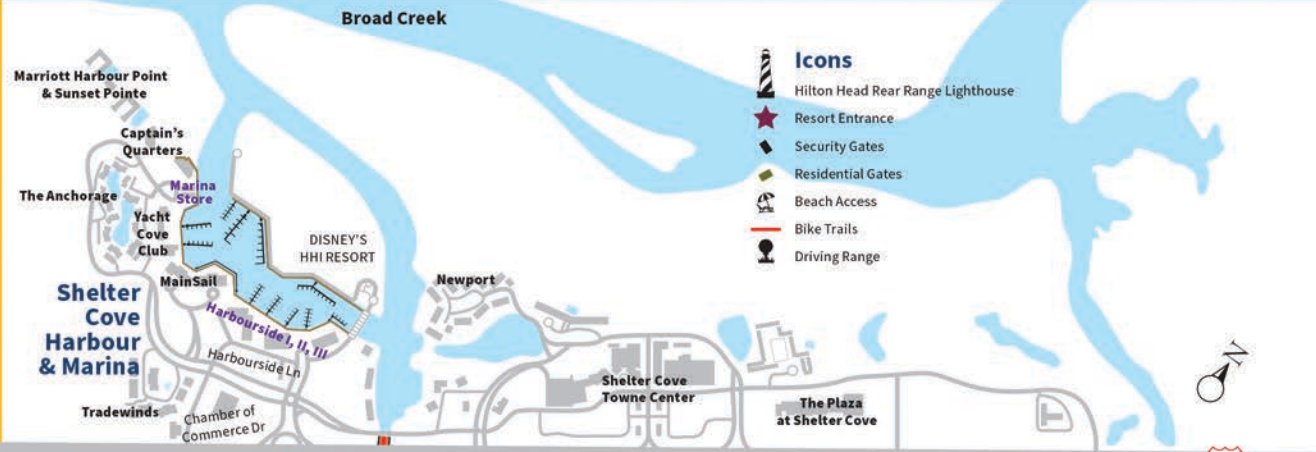

PALMETTO DUNES OCEANFRONT RESORT

TAKE ADVANTAGE OF OTHER RESORT ACTIVITIES:

GOLF: Three championship golf courses, plus golf lessons, clinics, Toptracer Range & great pro shops.

TENNIS & PICKLEBALL: World-class tennis facilities with 17 clay courts (four courts are lighted for night play) and 24 pickleball courts (8 are lighted for night play). Tennis & pickleball lessons & clinics for junior & adults available!

OUTFITTERS: Bikes, kayaks, canoes, beach gear & lagoon fishing.

SHELTER COVE HARBOUR: Waterfront shopping, casual dining & nightly seasonal entertainment.

SHELTER COVE MARINA: Boat rentals, inshore & offshore charter fishing, dolphin & nature cruises, sport crabbing, kayaking, 2-person cat boat plus seasonal fireworks & cruises!

- Icons**
- Hilton Head Rear Range Lighthouse
 - Resort Entrance
 - Security Gates
 - Residential Gates
 - Beach Access
 - Bike Trails
 - Driving Range

PALMETTO DUNES™
OCEANFRONT RESORT

HILTON HEAD ISLAND

Atlantic Ocean

www.PalmettoDunes.com