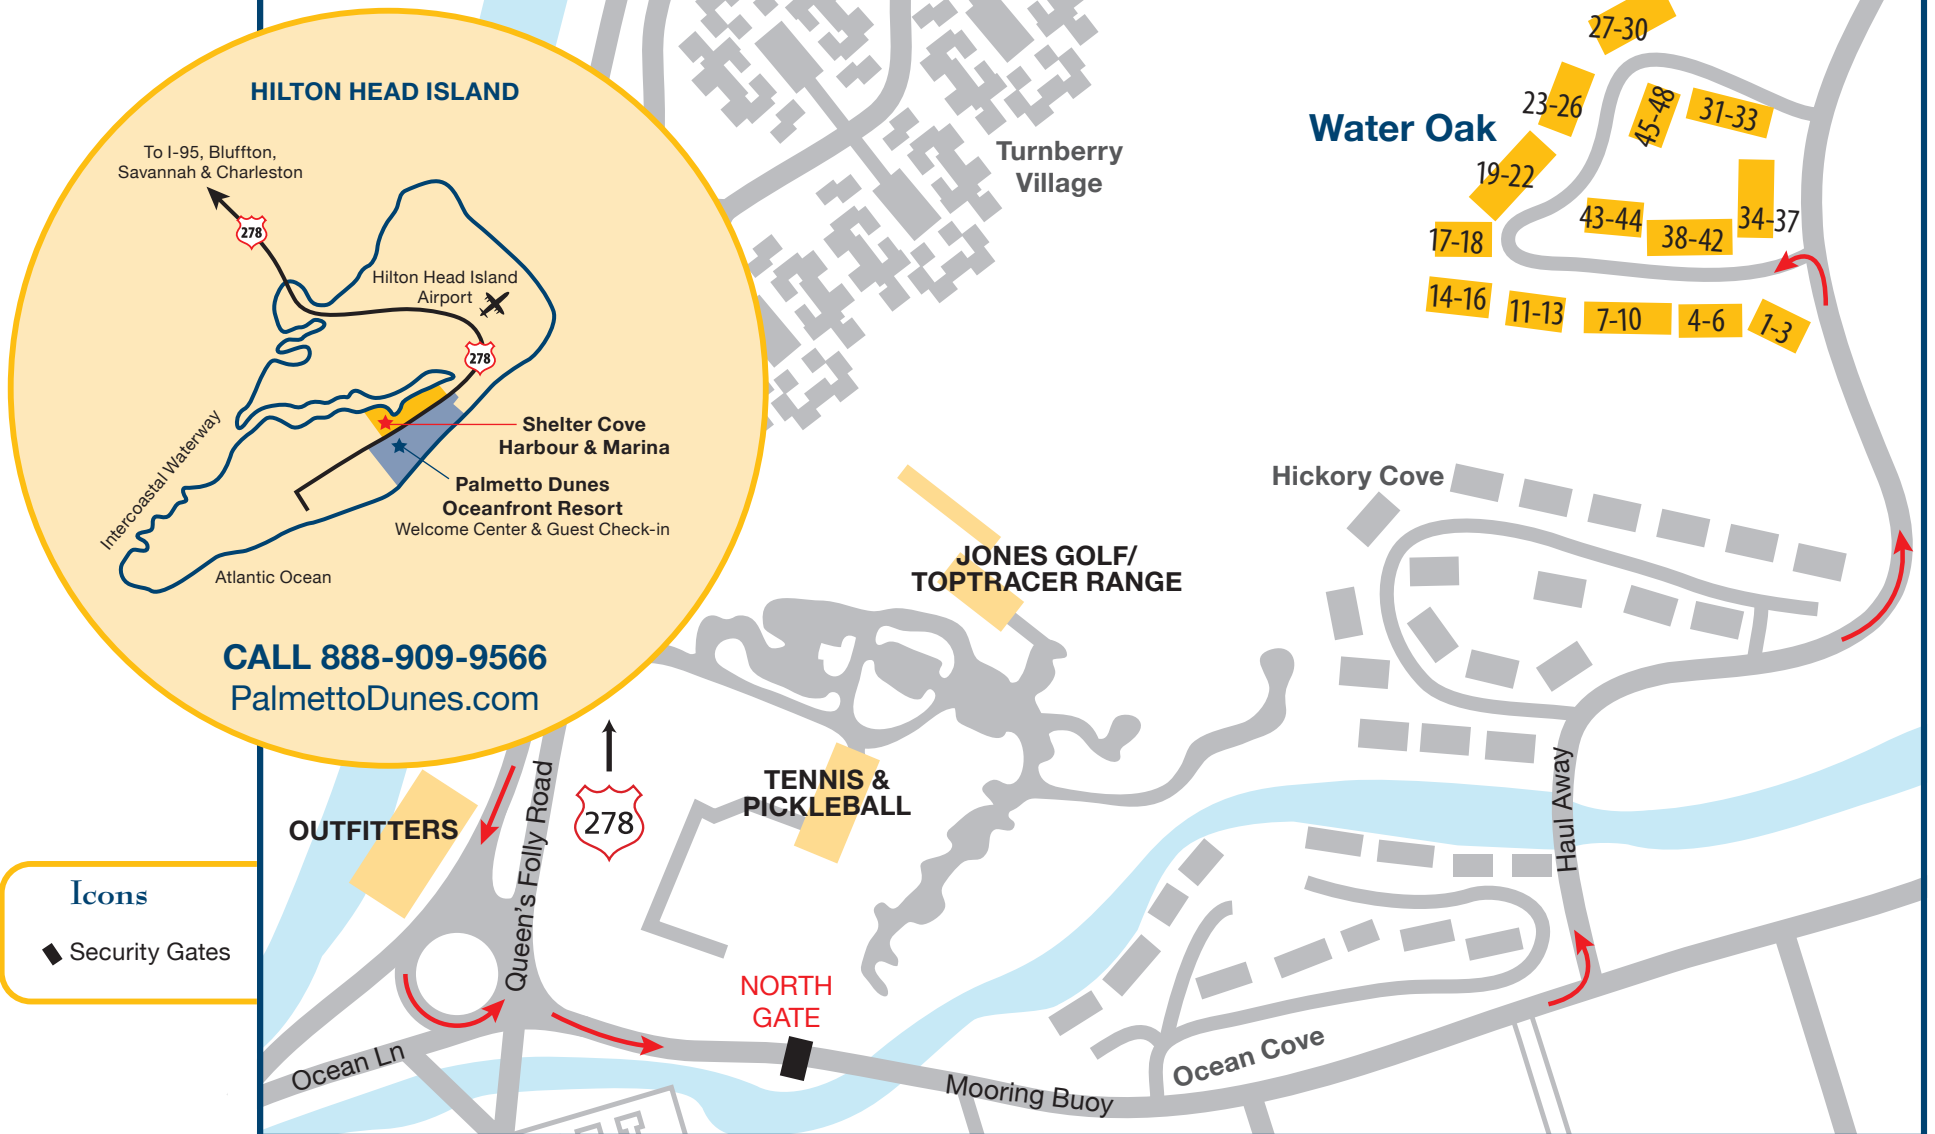

As you enter the resort, the Welcome Center is the first building on the right hand side.

The street address is: 4 Queens Folly Road, Hilton Head Island, SC 29928

Check-in begins at 4pm

### DRIVING DIRECTIONS TO WATER OAK

Turn **LEFT** at the Palmetto Dunes entrance, located mid-island via **Hwy 278 Business / William Hilton Parkway**, then follow **Queens Folly Road** to the traffic circle. Follow signs to the **North Gate**. A Palmetto Dunes guest pass is required to drive through the north security gate. Make a **LEFT** onto **Haul Away**. Look for the second complex entrance sign to your **LEFT**. Upon entering, follow the unit signs to locate your villa number.

CALL 888-909-9566  
PalmettoDunes.com

**Icons**

- ◆ Security Gates