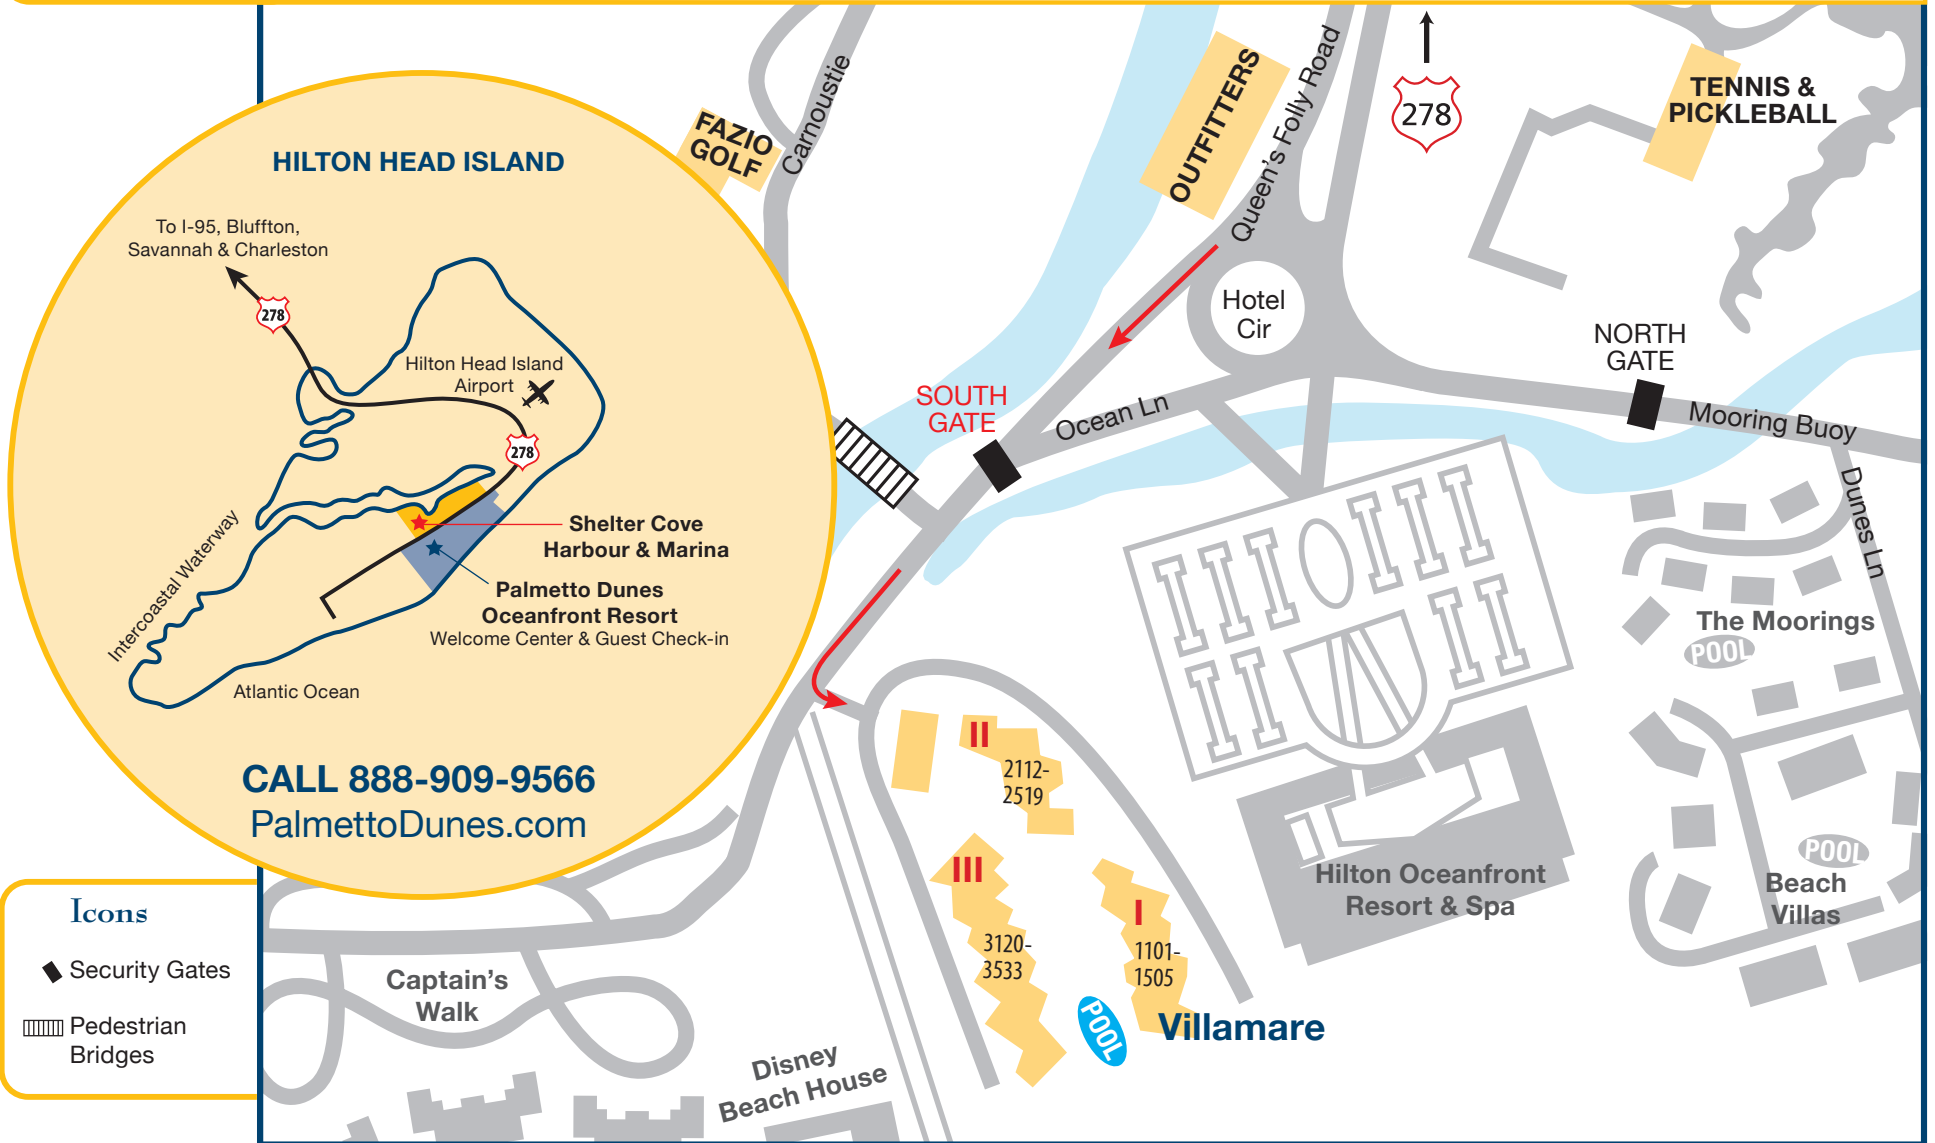

As you enter the resort, the Welcome Center is the first building on the right hand side.

The street address is: 4 Queens Folly Road, Hilton Head Island, SC 29928

Check-in begins at 4pm

DRIVING DIRECTIONS TO VILLAMARE

Turn **LEFT** at the Palmetto Dunes entrance, located mid-island via **Hwy 278 Business / William Hilton Parkway**, then follow **Queens Folly Road** to the **South Security Gate**. A Palmetto Dunes guest pass is required to drive through the south security gate. Past this gate, make your first possible **LEFT** into **Villamare**. Upon entering, follow the unit signs to locate your villa number.

CALL 888-909-9566
PalmettoDunes.com

Icons

- ◆ Security Gates
- ▤ Pedestrian Bridges