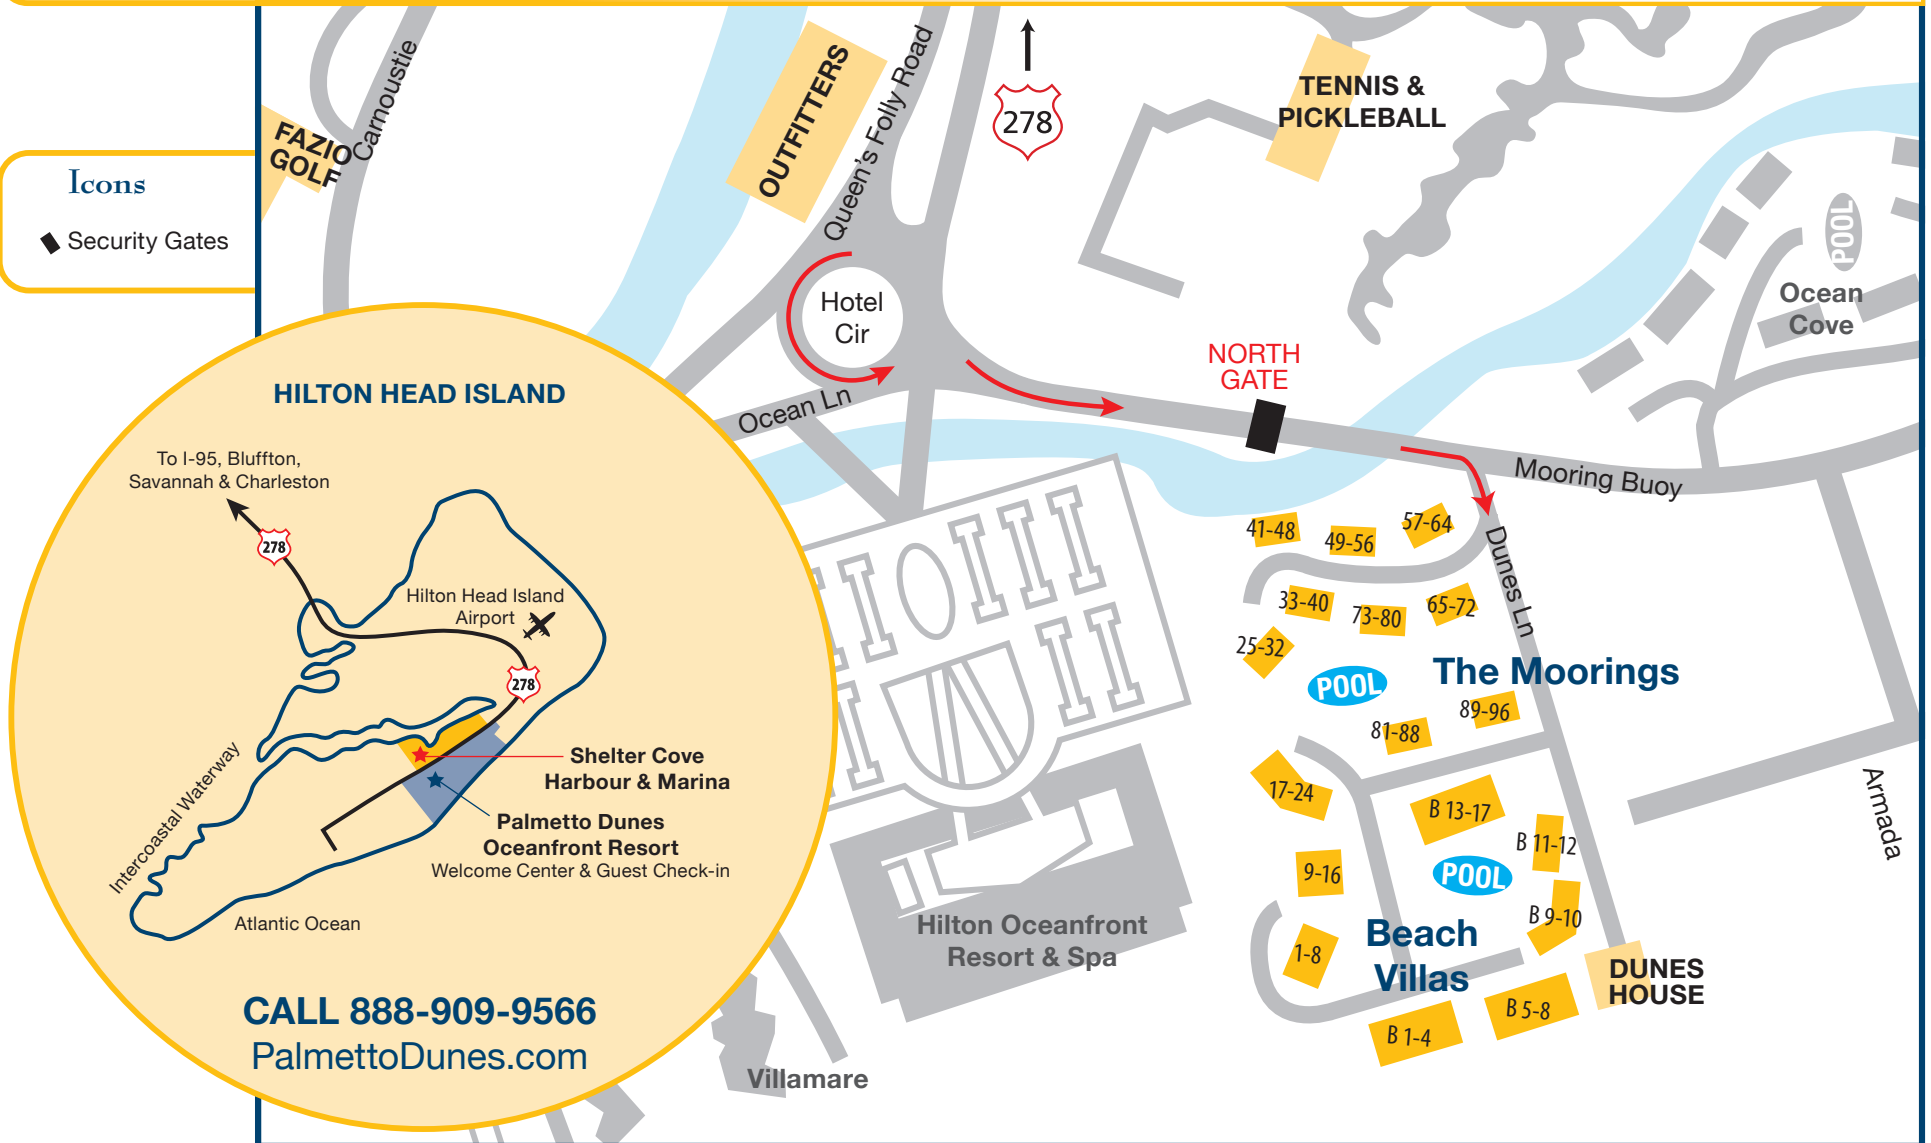

As you enter the resort, the Welcome Center is the first building on the right hand side.

The street address is: 4 Queens Folly Road, Hilton Head Island, SC 29928

Check-in begins at 4pm

DRIVING DIRECTIONS TO THE MOORINGS & BEACH VILLAS

Turn **LEFT** at the Palmetto Dunes entrance, located mid-island via **Hwy 278 Business / William Hilton Parkway**, then take **Queens Folly Road** to the traffic circle. Follow signs to the **North Security Gate**. A Palmetto Dunes guest pass is required to drive through the north security gate. Make the first immediate **RIGHT** on **Dunes House Lane**. Upon entering, follow the unit signs to locate your villa number.

Icons

◆ Security Gates

HILTON HEAD ISLAND

To I-95, Bluffton, Savannah & Charleston

CALL 888-909-9566
PalmettoDunes.com