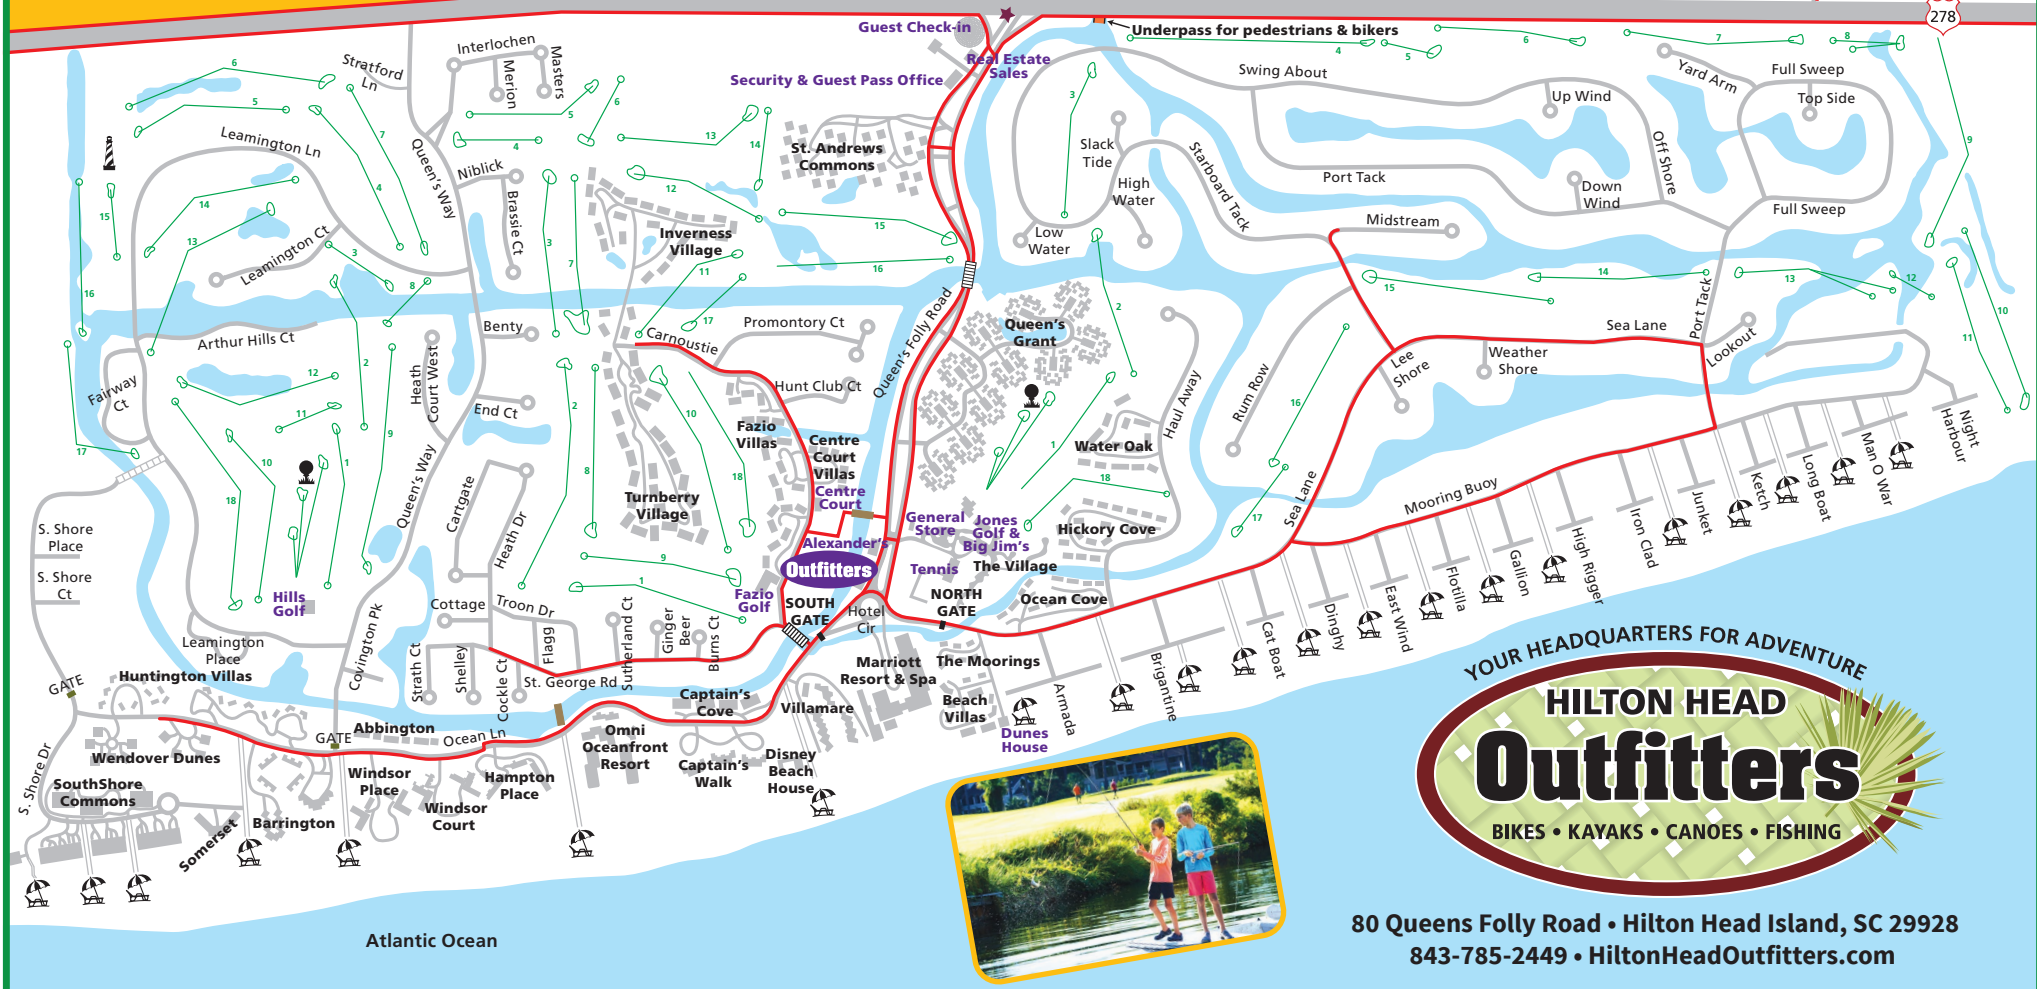

PALMETTO DUNES LAGOON & BIKE TRAILS MAP

TAKE ADVANTAGE OF OTHER RESORT ACTIVITIES:

GOLF: Three championship golf courses, plus golf lessons, clinics & great pro shops.

TENNIS & PICKLEBALL: World-class tennis facilities with 19 clay courts (four courts are lighted for night play) and 24 pickleball courts (all are lighted for night play). Tennis & pickleball lessons & clinics for junior & adults available!

OUTFITTERS: Bikes, kayaks, canoes, beach gear & lagoon fishing.

SHELTER COVE HARBOUR: Waterfront shopping, casual dining & nightly seasonal entertainment.

SHELTER COVE MARINA: Inshore & offshore charter fishing, dolphin & nature cruises, sport crabbing, kayaking, 2-person cat boat plus seasonal fireworks & pirate cruises!

- Icons**
- Leamington Lighthouse
 - Resort Entrance
 - Security Gates
 - Residential Gates
 - Beach Access
 - Bike Trails
 - Driving Range

YOUR HEADQUARTERS FOR ADVENTURE

HILTON HEAD

Outfitters

BIKES • KAYAKS • CANOES • FISHING

80 Queens Folly Road • Hilton Head Island, SC 29928
843-785-2449 • HiltonHeadOutfitters.com

HILTON HEAD ISLAND BIKE TRAILS MAP

YOUR HEADQUARTERS FOR ADVENTURE

HILTON HEAD Outfitters

BIKES • KAYAKS • CANOES • FISHING