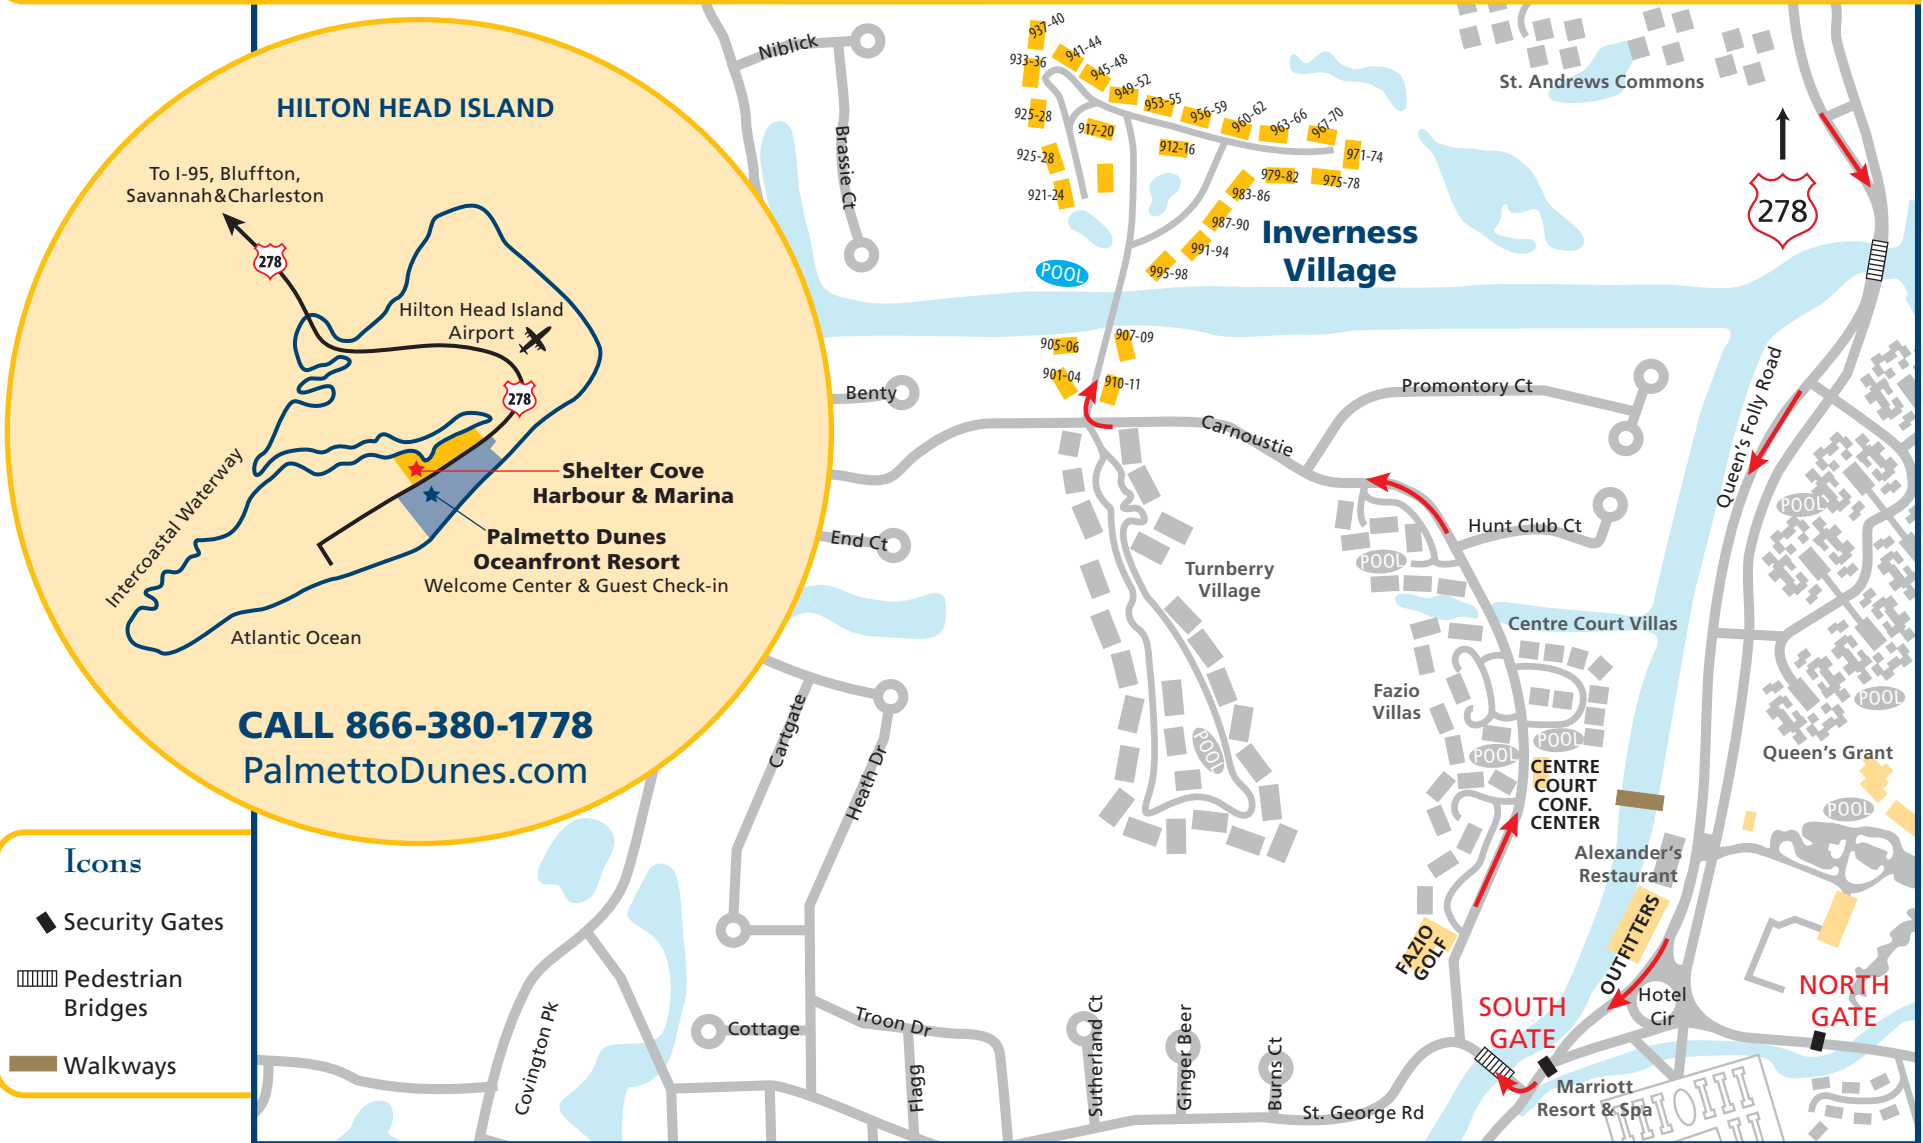

**BEFORE driving to your villa, please pick up your check-in package, car pass and keys at the Palmetto Dunes Welcome Center.**

As you enter the resort, the Welcome Center is the first building on the right hand side.

The street address is: 4 Queens Folly Road, Hilton Head Island, SC 29928

**DRIVING DIRECTIONS TO INVERNESS VILLAGE** 

Turn **LEFT** at the Palmetto Dunes entrance, located mid-island via **Hwy 278 Business / William Hilton Parkway**, then follow **Queens Folly Road** to the **South Security Gate**. A Palmetto Dunes guest pass is required to drive through the south security gate. Past the south gate, make your first **RIGHT** onto **Carnoustie Rd**. Follow this road, looking **RIGHT** to locate the **Inverness Village** entrance sign. Upon entering, follow the unit signs to locate your villa number.

**CALL 866-380-1778**  
PalmettoDunes.com

**Icons**

- Security Gates
- Pedestrian Bridges
- Walkways